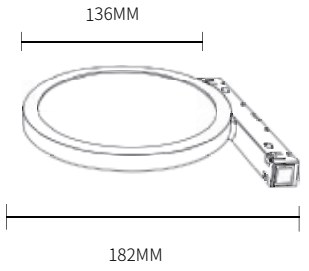

COLOR

LED DC 48V IP20

Item No.	Power	Dimension
D080-MINI CX	9W	182*136*40MM