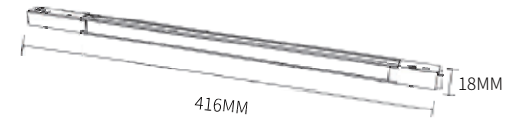

Information

CRI: 90

Material: Aluminum+PC

LED Type: SMD2835

Protection Class: IP20

CCT: 3000-6500K