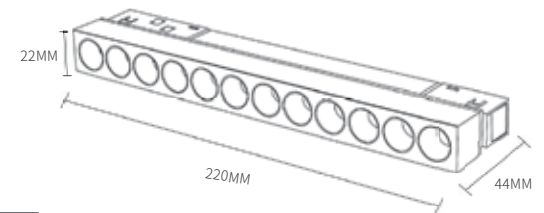

COLOR

Item No.	Power	Dimension
C217-20 CD	12W	220*22*44MM