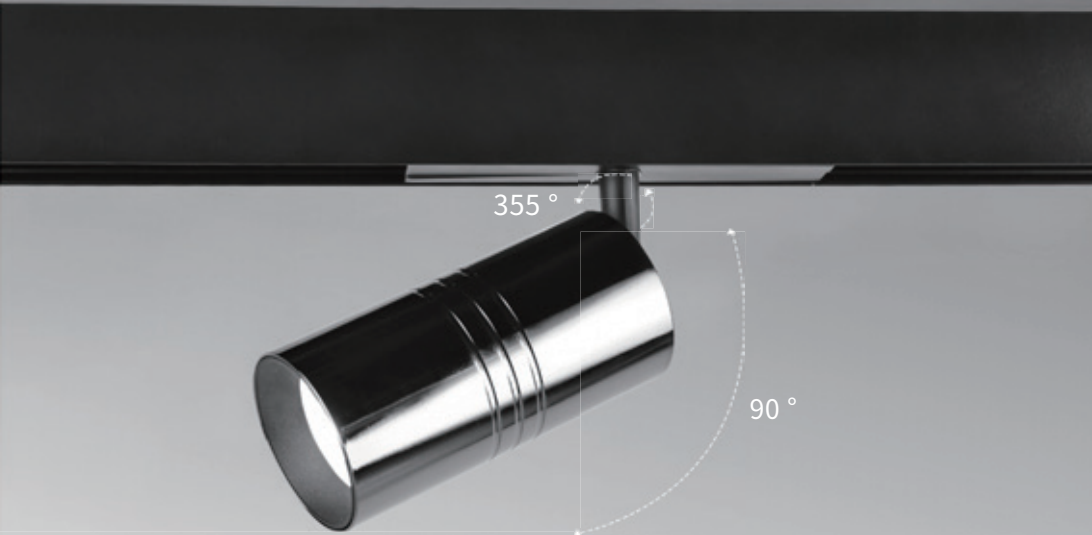

COLOR

MULTIPLE COLORS TO CHOOSE FROM