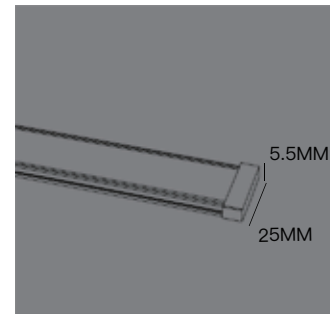

Magnetic Track Strip

B062-20

Advantage

1. The Strongest Magnetic Field, Eliminate Shedding
2. Convenient Installation
3. Simple And Beautiful Shape

Thin Magnetic Track Light

B072-20

Advantage

1. The Strongest Magnetic Field, Eliminate Shedding
2. Convenient Installation
3. Simple And Beautiful Shape
4. Thinner, Thinner And More Convenient
5. Keep up with the trend design more fashionable