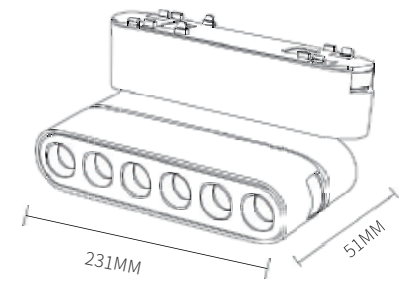

COLOR

Item No.	Power	Dimension
D067+B078-M1 CG	6W	231*51*81MM
D067+B079-M1 CG	12W	337*51*82MM