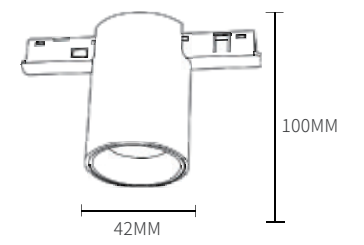

COLOR

Item No.	Power	Dimension
F119-10 CG	5W	100x60x42MM