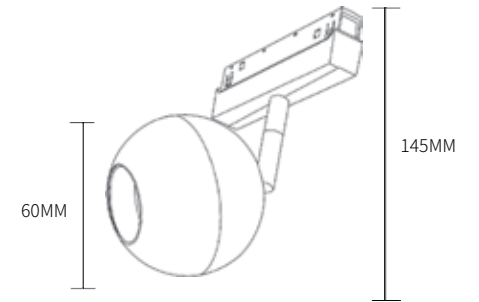

Information

CRI: 90
Material: Aluminum+ Plastic
LED Type: COB
Protection Class: IP20
CCT: 3000-6500K