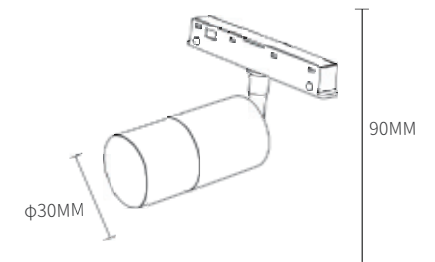

COLOR

Item No.	Power	Dimension
F136-10 CG	3W	φ30*80*90MM