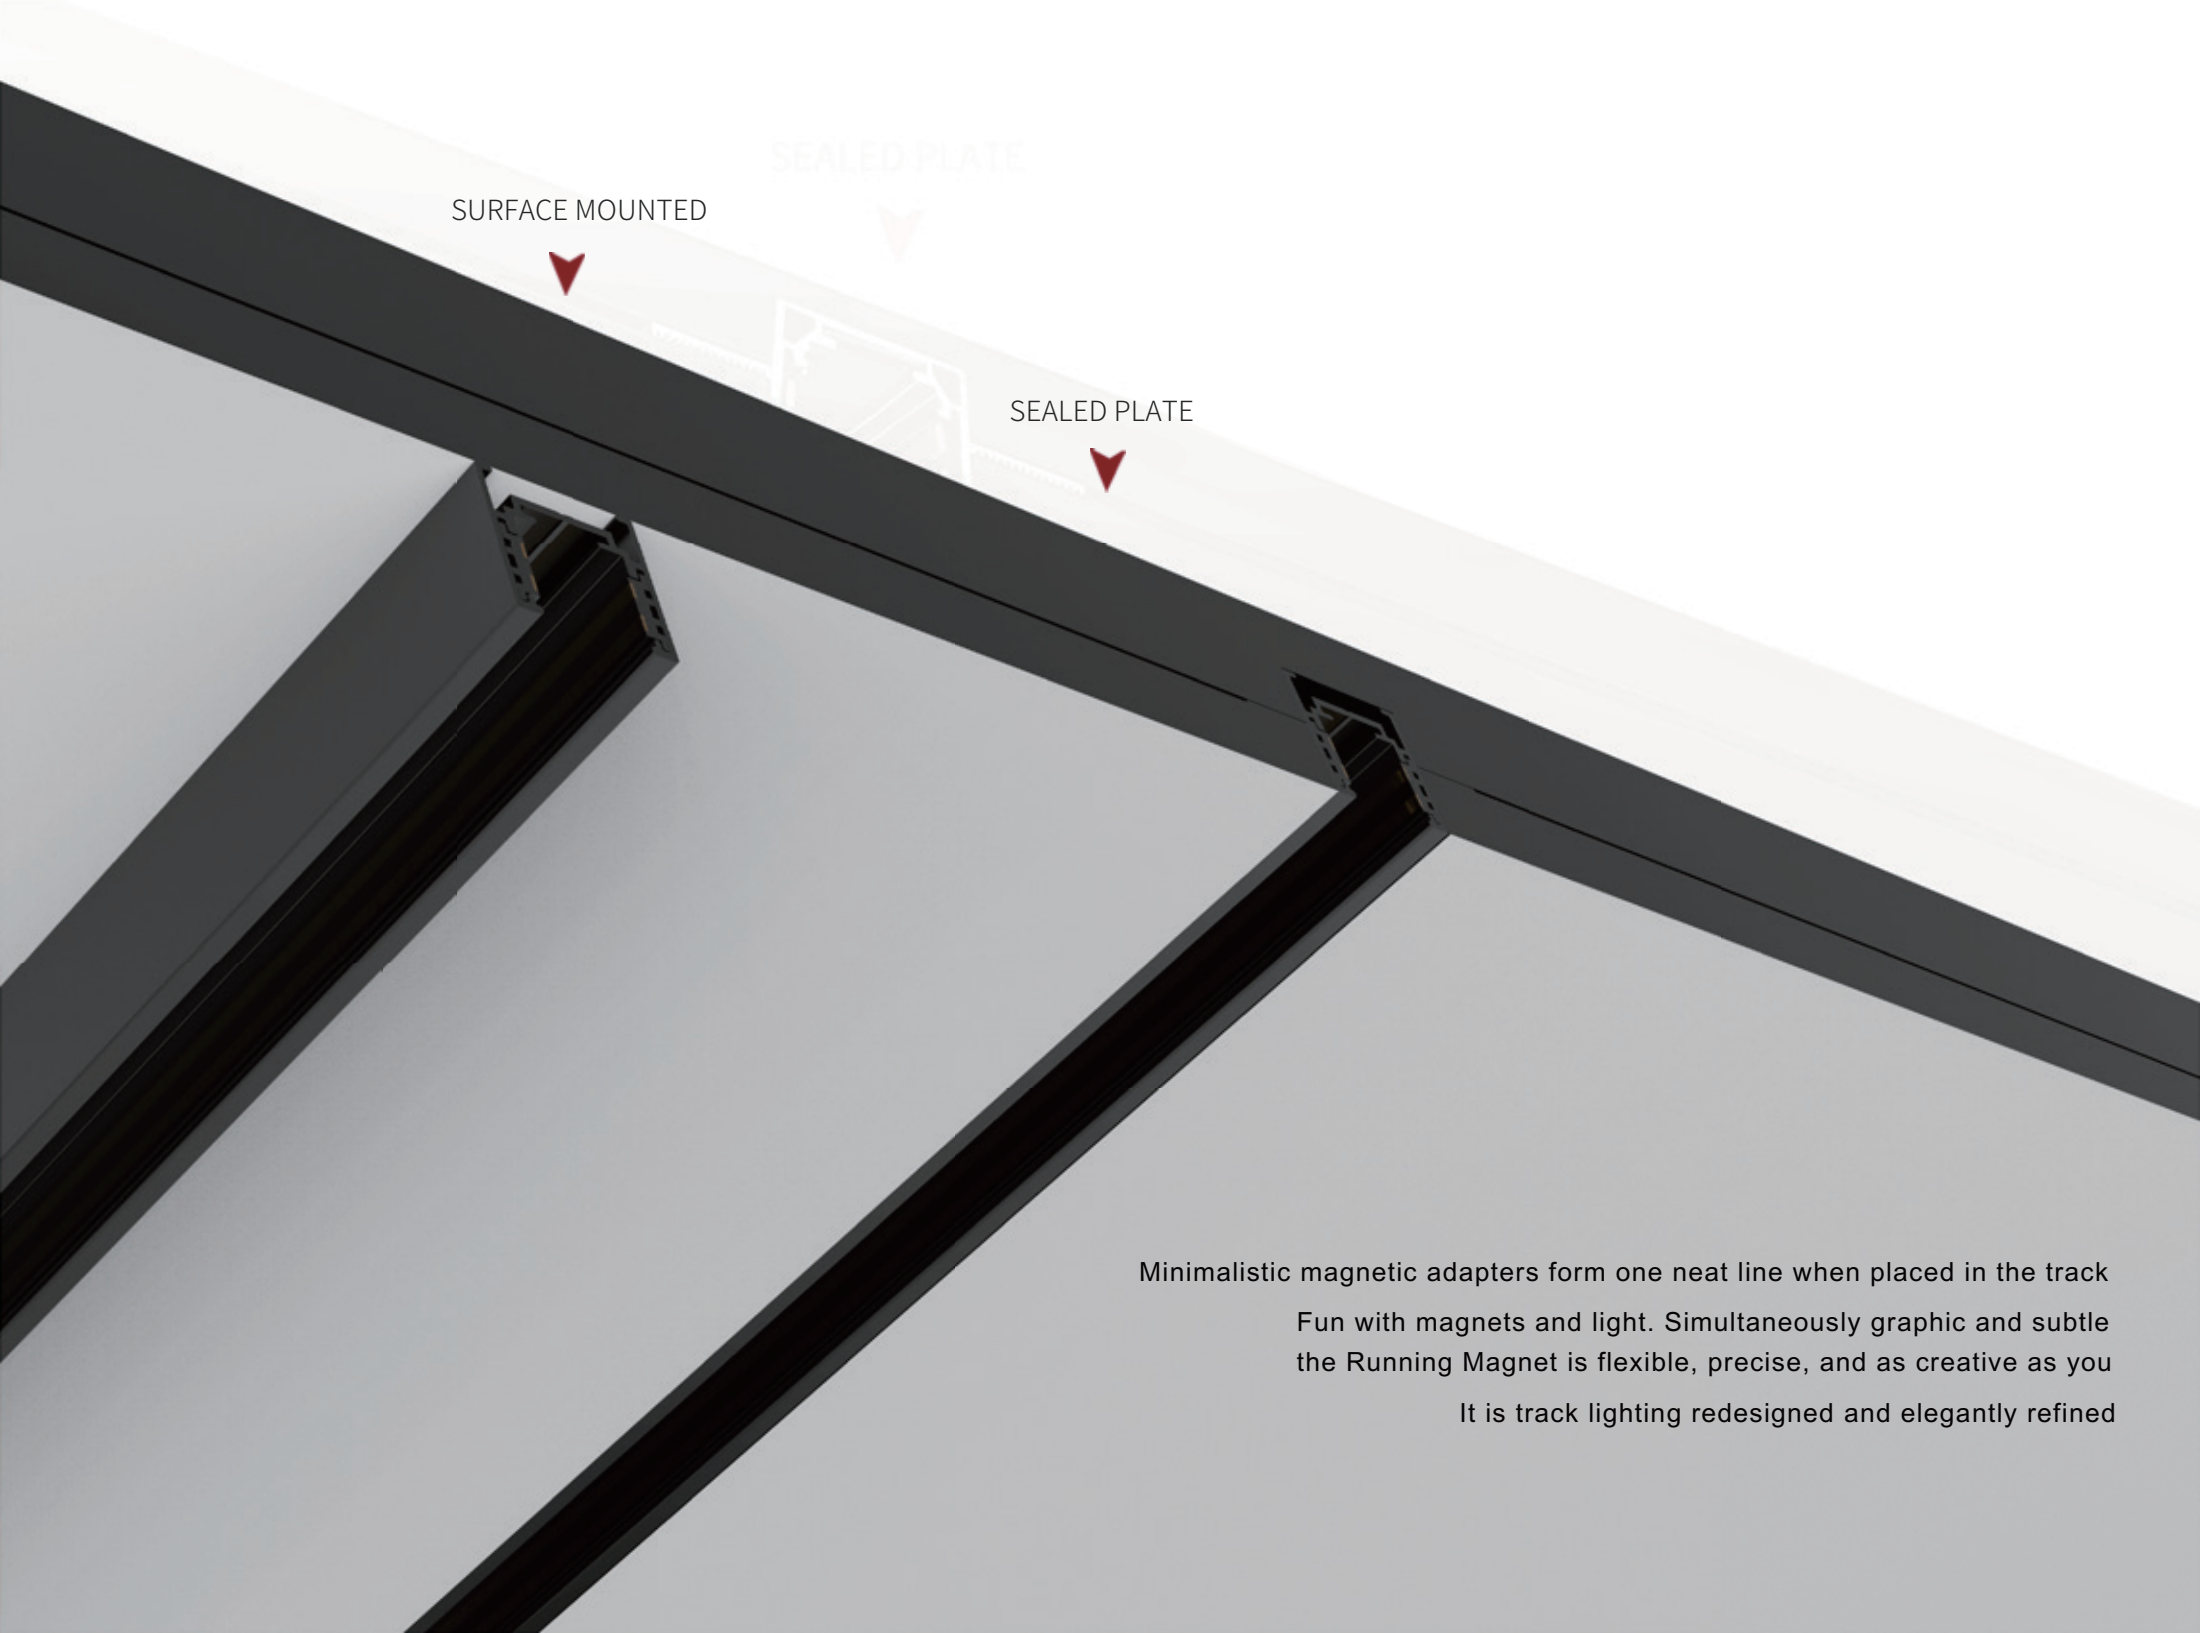

SHAPE PRESENTATION

DIY STYLING, ARBITRARY MATCHING,
CREATING VARIOUS SHAPES, AND PERSONALIZED
EXPERIENCE

SURFACE MOUNTED

SEALED PLATE

SEALED PLATE

Minimalistic magnetic adapters form one neat line when placed in the track
Fun with magnets and light. Simultaneously graphic and subtle
the Running Magnet is flexible, precise, and as creative as you
It is track lighting redesigned and elegantly refined