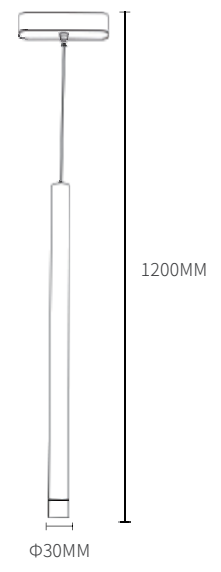

COLOR

LED DC 48V IP20

Item No.	Power	Dimension
F103-M1 CG	10W	Φ129*129*1070MM

Magnetic Track Lamp

Information

CRI: 90
Material: Aluminum
LED Type: COB
Protection Class: IP20
CCT: 3000-6500K

COLOR

Item No.	Power	Dimension
D122-M1 CG	8W	Φ30*400*1200MM