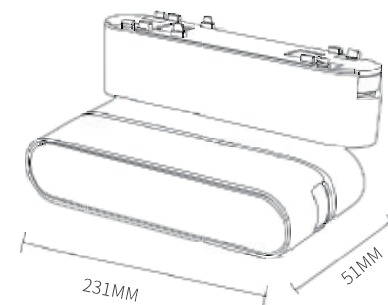

LED DC 48V IP20

Item No.	Power	Dimension
D066+B078-M1 CG	6W	231*51*81MM
D066+B079-M1 CG	12W	337*51*82MM