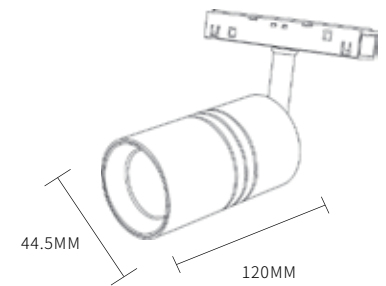

COLOR

Item No.	Power	Dimension
A105-20 CX	7W	120*45*145MM
A105-20 CX	12W	120*44.5*182MM
A105-20 CX	15W	120*60*160MM