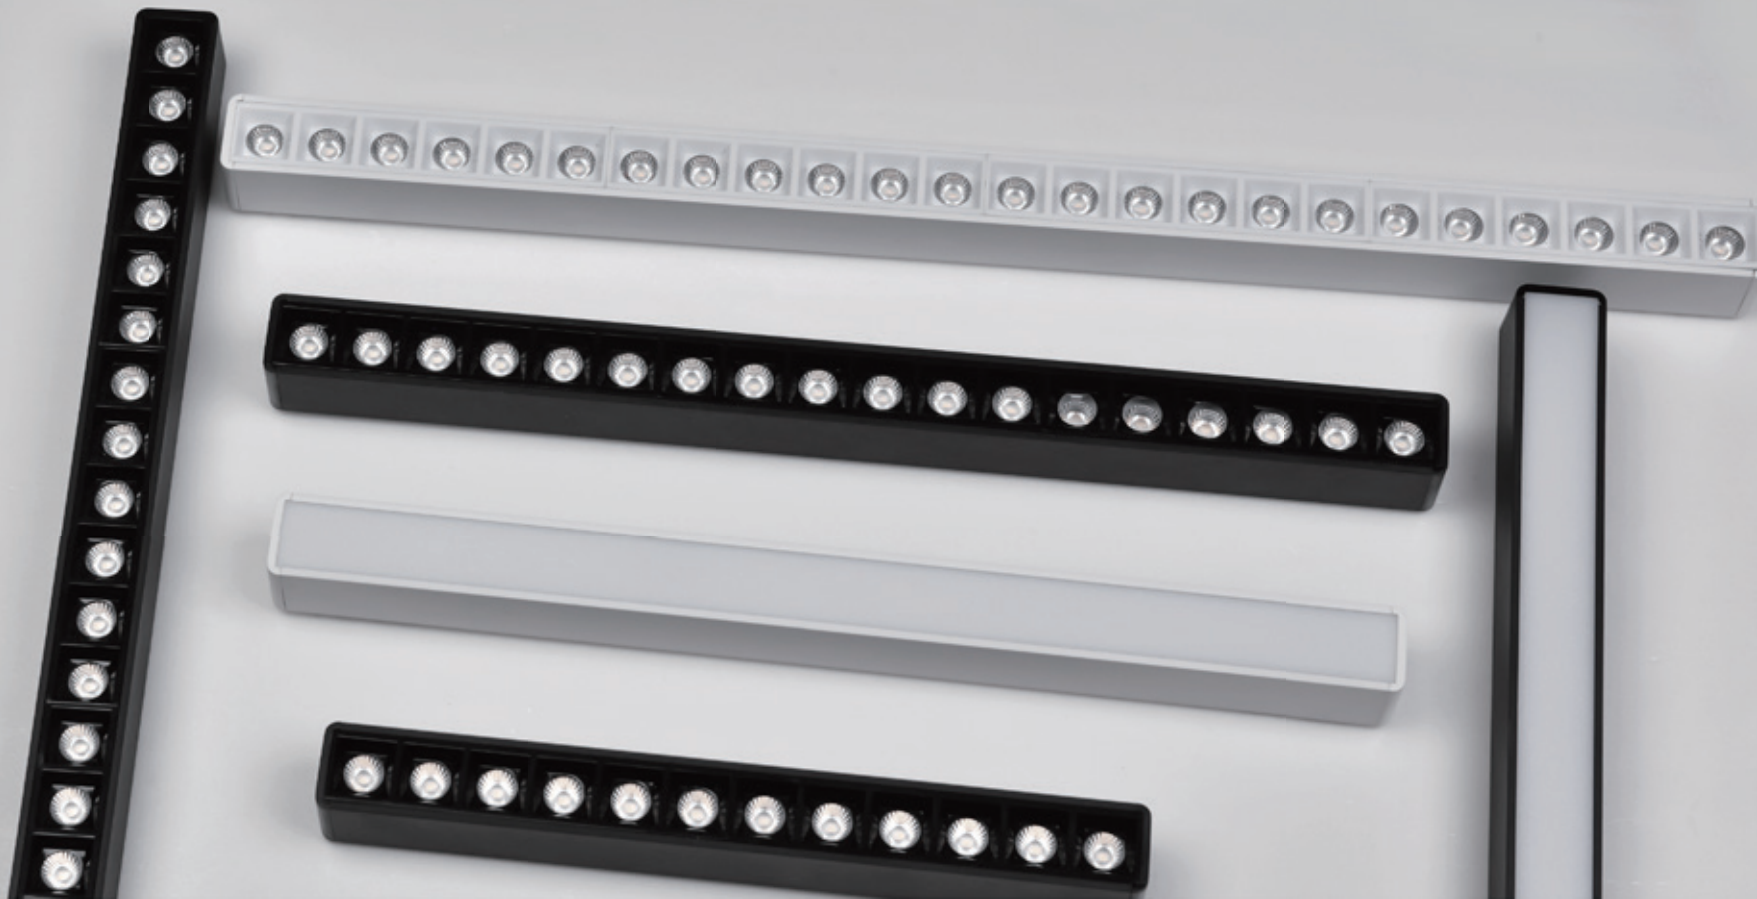

ULTRA-THIN MAGNETIC TRACK SYSTEM

Magnetic Track Strip

B062-20

Advantage

1. The Strongest Magnetic Field, Eliminate Shedding
2. Convenient Installation
3. Simple And Beautiful Shape

Thin Magnetic Track Light