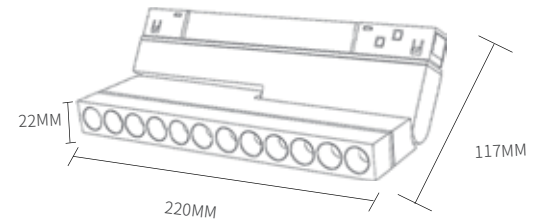

Information

CRI: 90
Material: Aluminum
LED Type: SMD3030
Protection Class: IP20
CCT: 3000-6500K