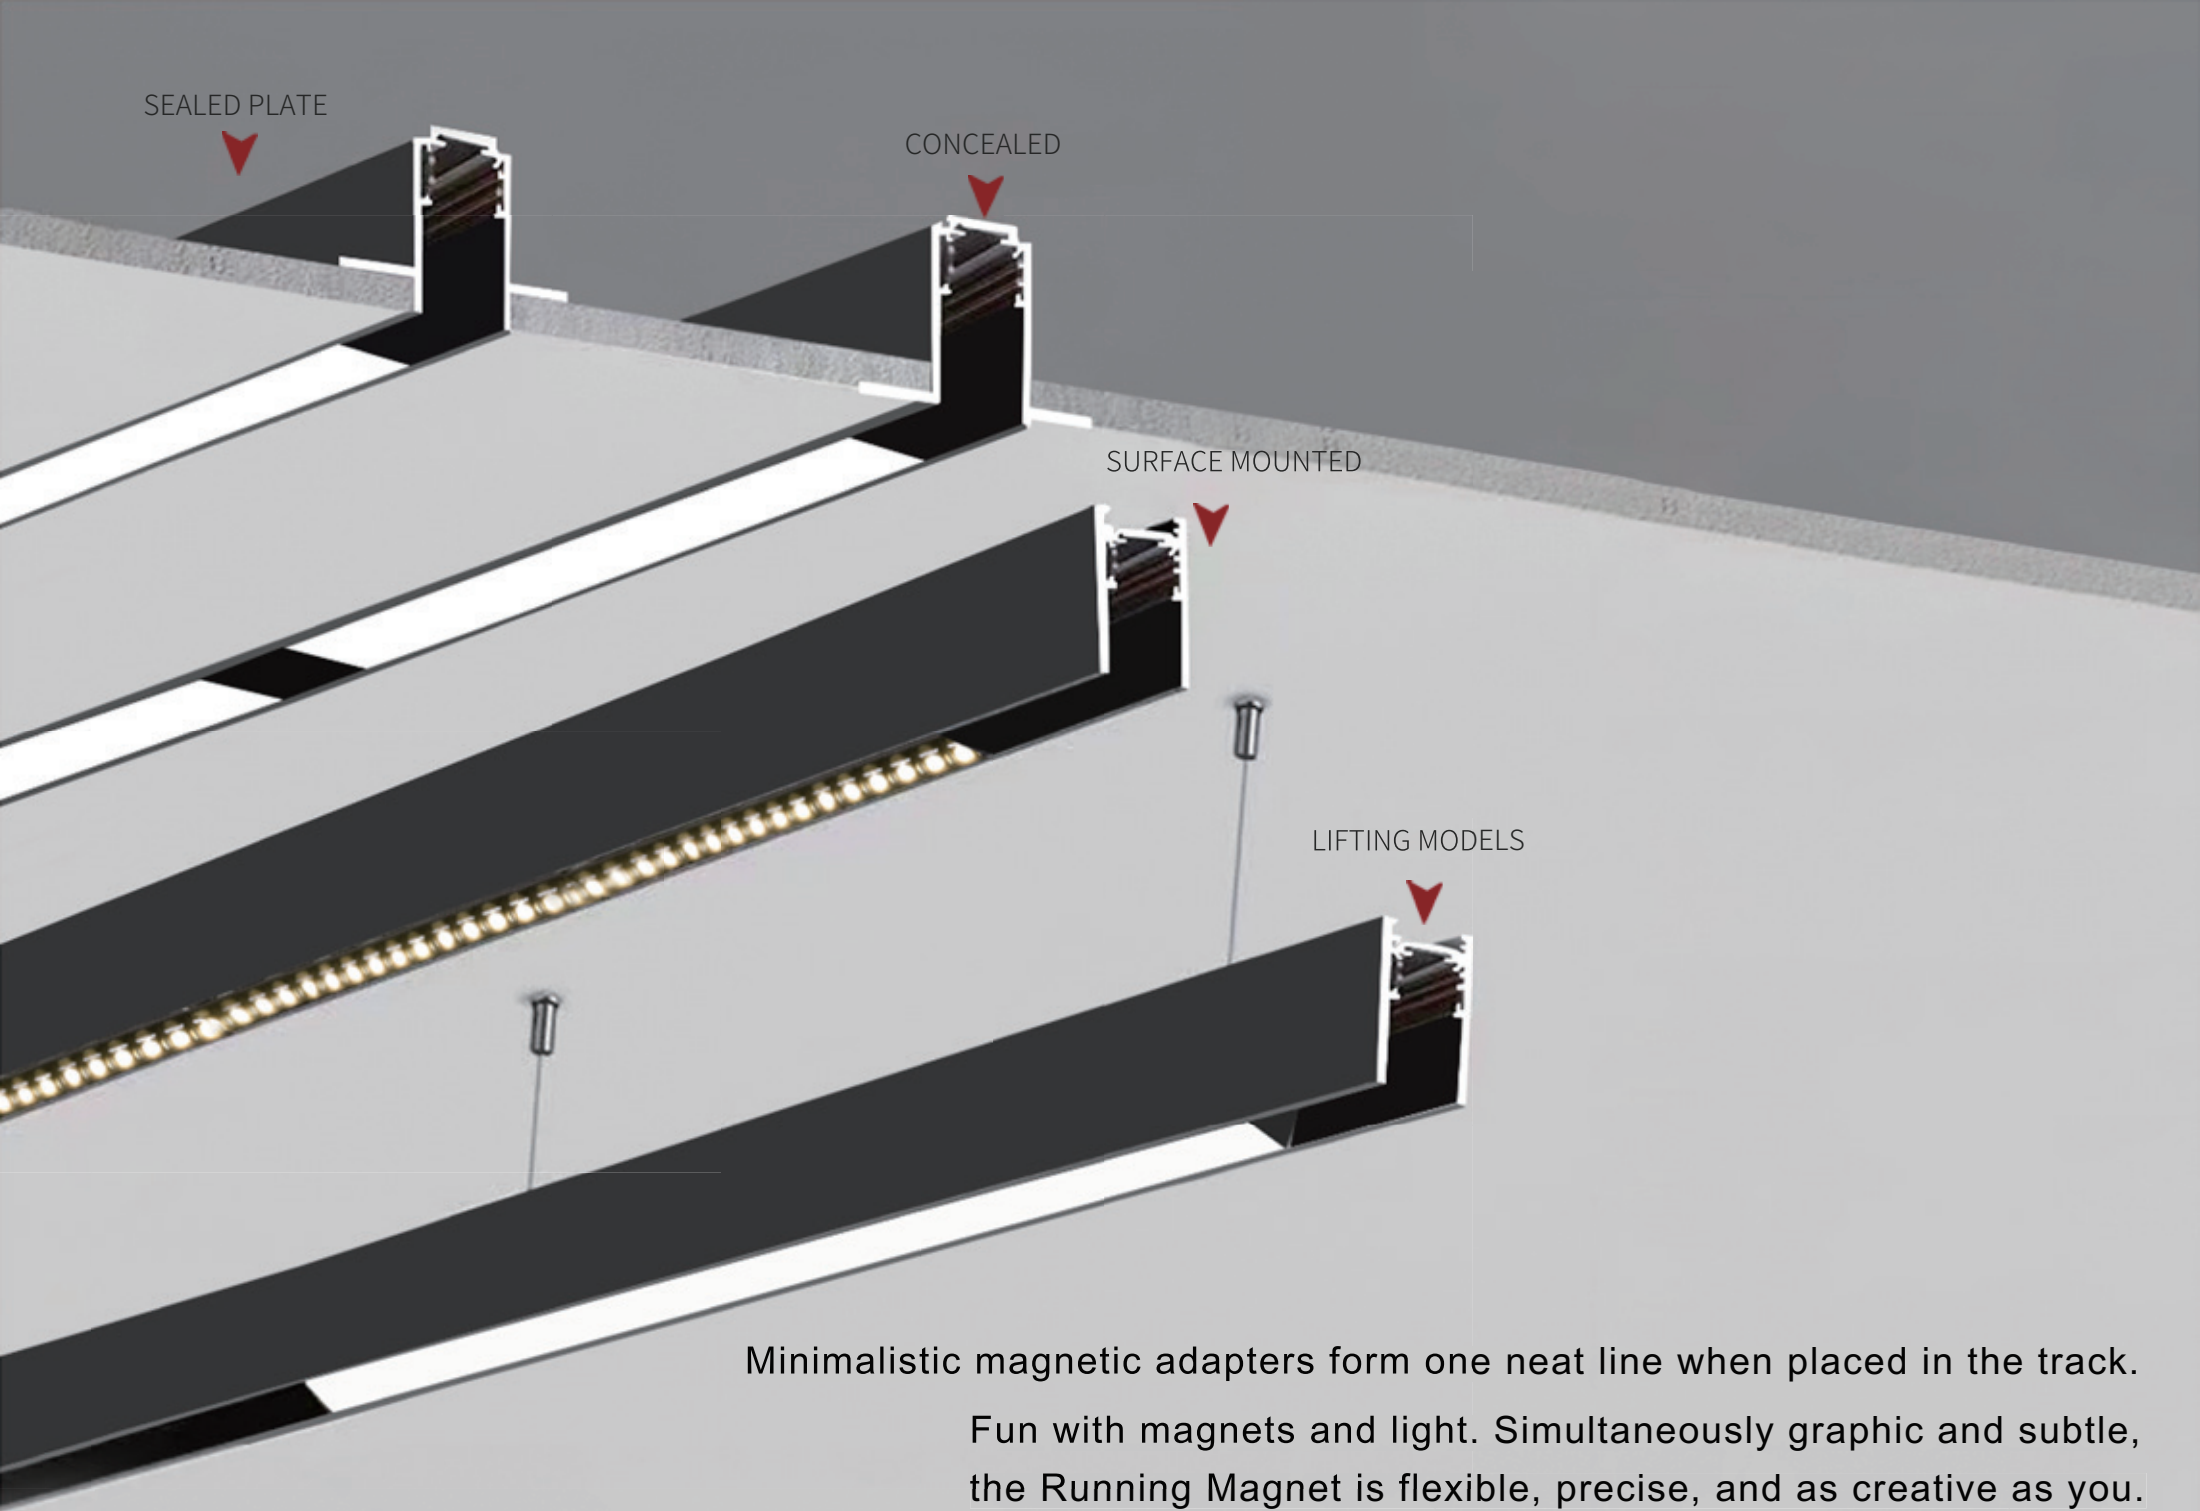

COLOR

LED DC 48V IP20 

Item No.	Power	Dimension
C140 CX-35	20W	350*350*34MM

SEALED PLATE

CONCEALED

SURFACE MOUNTED

LIFTING MODELS

Minimalistic magnetic adapters form one neat line when placed in the track. Fun with magnets and light. Simultaneously graphic and subtle, the Running Magnet is flexible, precise, and as creative as you. It is track lighting redesigned and elegantly refined.