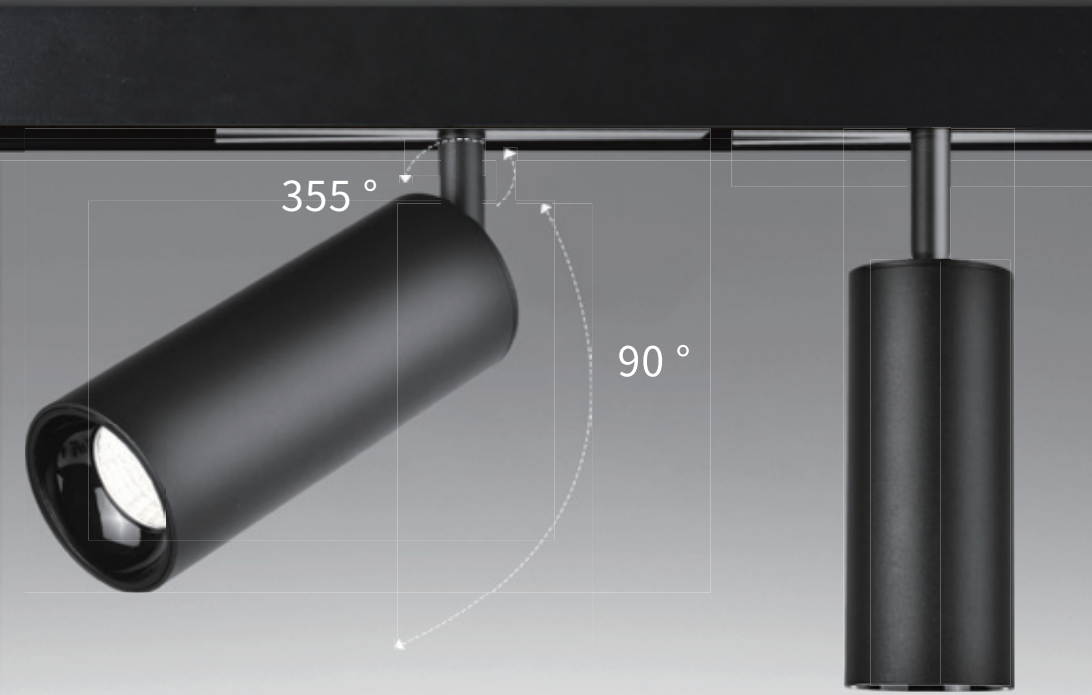

Magnetic Track Lamp

Information

CRI: 90
Material: Aluminum+Plastic
LED Type: COB
Protection Class: IP20
CCT: 3000-6500K