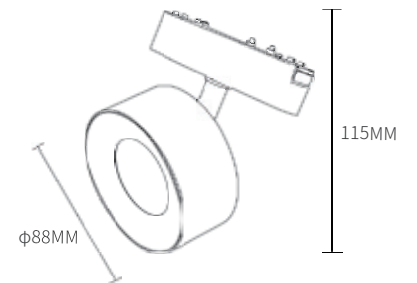

Item No.	Power	Dimension
D130-M1 CG	8W	φ88*115*102MM