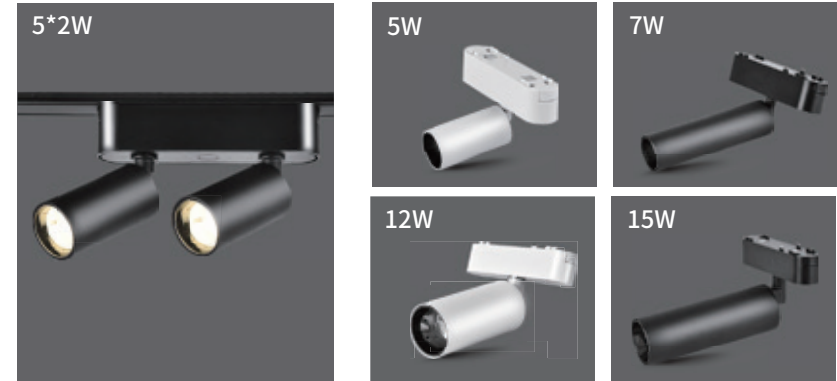

Magnetic Track Lamp

Information

CRI: 90
Material: Aluminum +Plastic
LED Type: COB
Protection Class: IP20
CCT: 3000-6500K