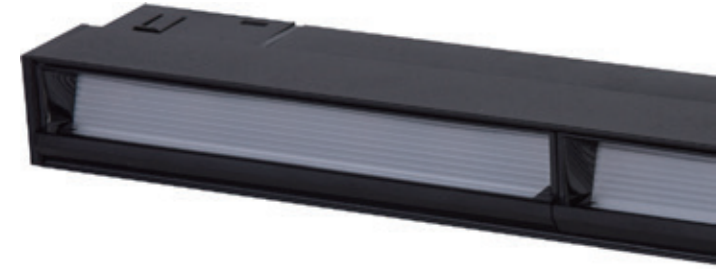

COLOR

LED DC 48V IP20

Item No.	Power	Dimension
A135-35 CX	20W	333*333*35MM

FAREWELL TO STROBE

Strobe will damage your eyesight
we are very concerned and this lamp has been treated with anti-flicker

Magnetic Track Lamp