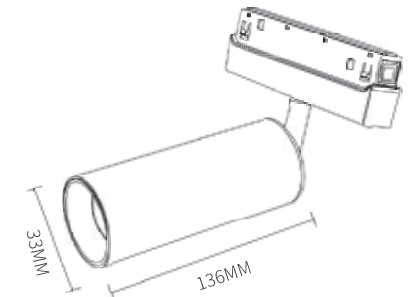

COLOR

Item No.	Power	Dimension
D114-20 CG	8W	Φ33*136*177MM
D114-20 CG	12W	Φ53*136*220MM
D114-20 CG	18W	Φ73*136*253MM
D114-20 CD	8W	Φ33*1200MM
D114-20 CD	12W	Φ53*1200MM