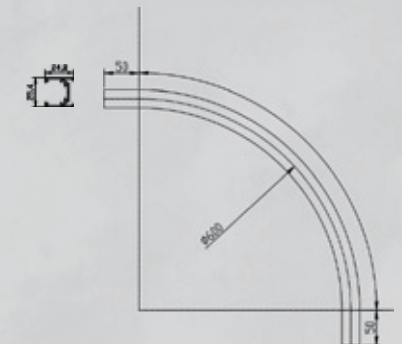

SURFACE ARC-SHAPED TRACK STRIP

UR Lighting is a trusted brand

The diameter of the arc we can do is

Φ600 Φ800 Φ1000

SURFACE Φ600 1/2

SURFACE Φ600 1/4

RECESSED ARC-SHAPED TRACK STRIP

UR Lighting is a trusted brand