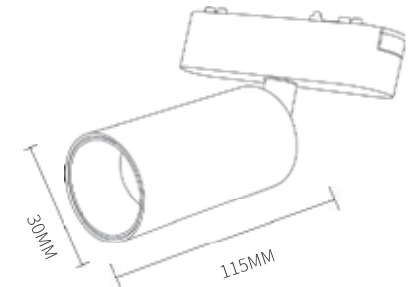

COLOR

Item No.	Power	Dimension
D074-M1 CG	5W	115*31*100MM
D074-M1 CG	5*2W	31*115*97MM
D074-M1 CG	7W	30*115*145MM
D074-M1 CG	12W	44*115*133MM
D074-M1 CG	16W	44*115*173MM