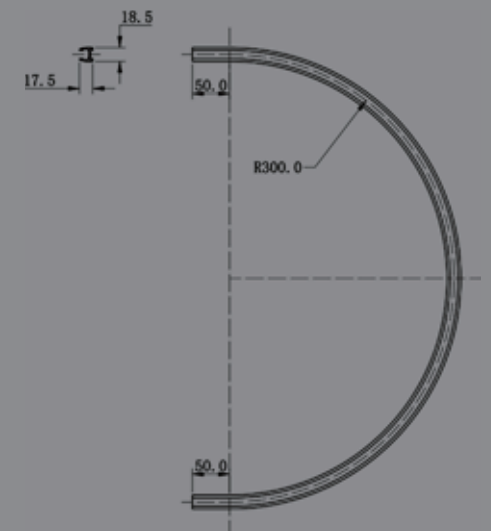

SURFACE $\Phi 600$ 1/2

The diameter of the arc we can do is

$\Phi 600$ $\Phi 800$ $\Phi 1000$