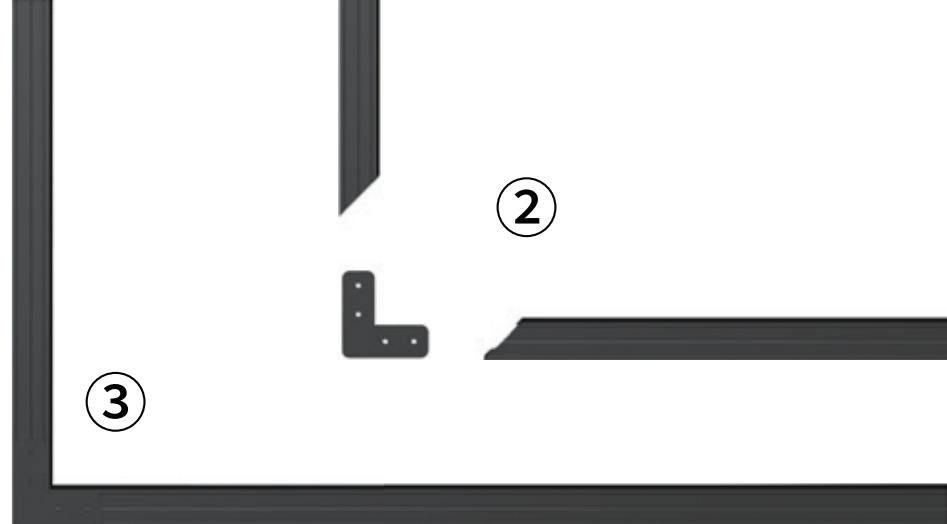

B339-20 MINI

INSTALLATION PART
SINGLE-LAYER CORNER

①

②

③

④

⑤

⑥