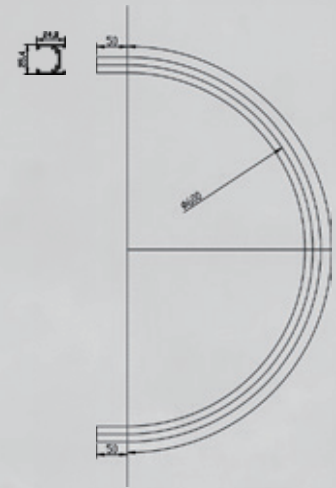

SURFACE ARC-SHAPED TRACK STRIP

UR Lighting is a trusted brand

The diameter of the arc we can do is

Φ600 Φ800 Φ1000

SURFACE Φ600 1/2

SURFACE Φ600 1/4

RECESSED ARC-SHAPED TRACK STRIP

UR Lighting is a trusted brand