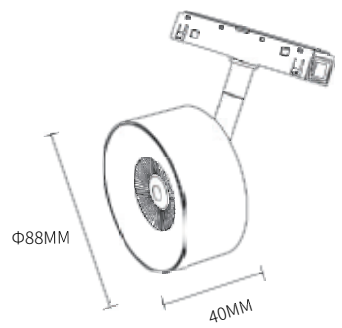

COLOR

- LED
- DC 48V
- IP20
- ☐

Item No.	Power	Dimension
D130-MINI CX	8W	Φ88*127**95MM