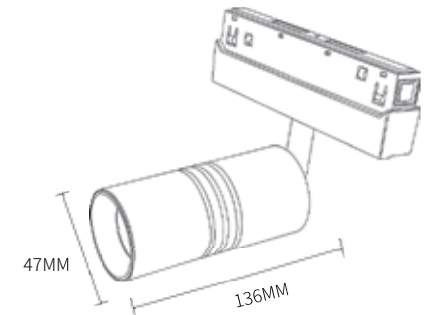

COLOR

MULTIPLE COLORS TO CHOOSE FROM