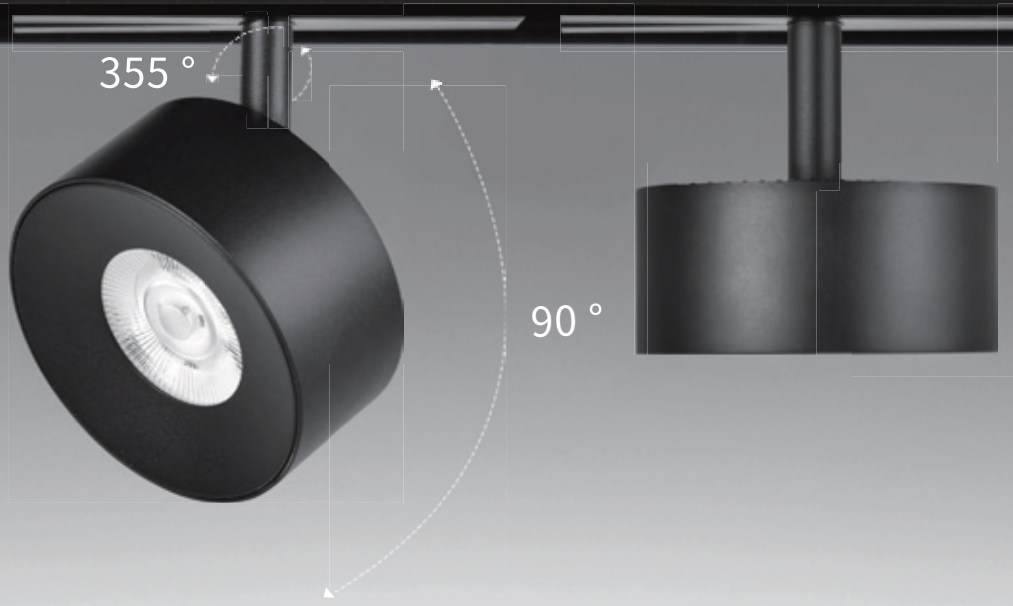

Magnetic Track Lamp

Information

CRI: 92.4

Material: Aluminum+Plastic

LED Type: COB

Protection Class: IP20

CCT: 3000-6500K

COLOR