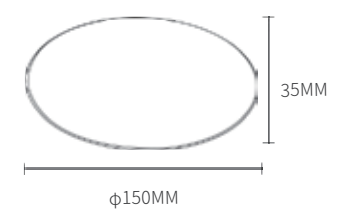

COLOR

LED DC 48V IP20

Item No.	Power	Dimension
F135-20 MINI	8W	φ150*150*35MM