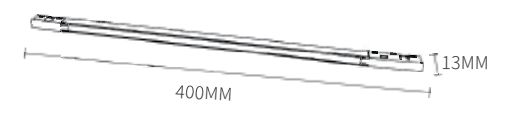

Information

CRI: 92.7
Material: Aluminum+Plastic
LED Type: COB Light Strip
Protection Class: IP20
CCT: 3000-6500K