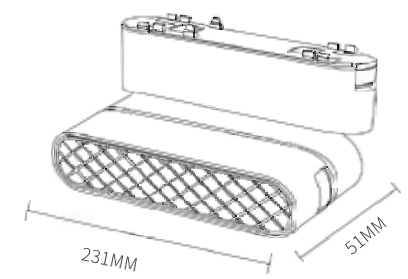

Item No.	Power	Dimension
D068+B078-M1 CG	6W	231*51*81MM
D068+B079-M1 CG	12W	337*51*82MM