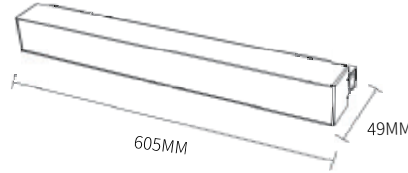

COLOR

Item No.	Power	Dimension
A004A-35 CX	10W	305*34*49MM
A004A-35 CX	20W	605*34*49MM
A004A-35 CX	30W	905*34*49MM
A004A-35 CX	40W	1205*34*49MM