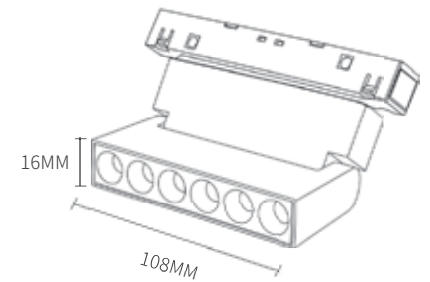

LED DC 48V IP20

Item No.	Power	Dimension
C219-20 CX	6W	147*16*108MM
C219-20 CX	12W	220*156*22MM