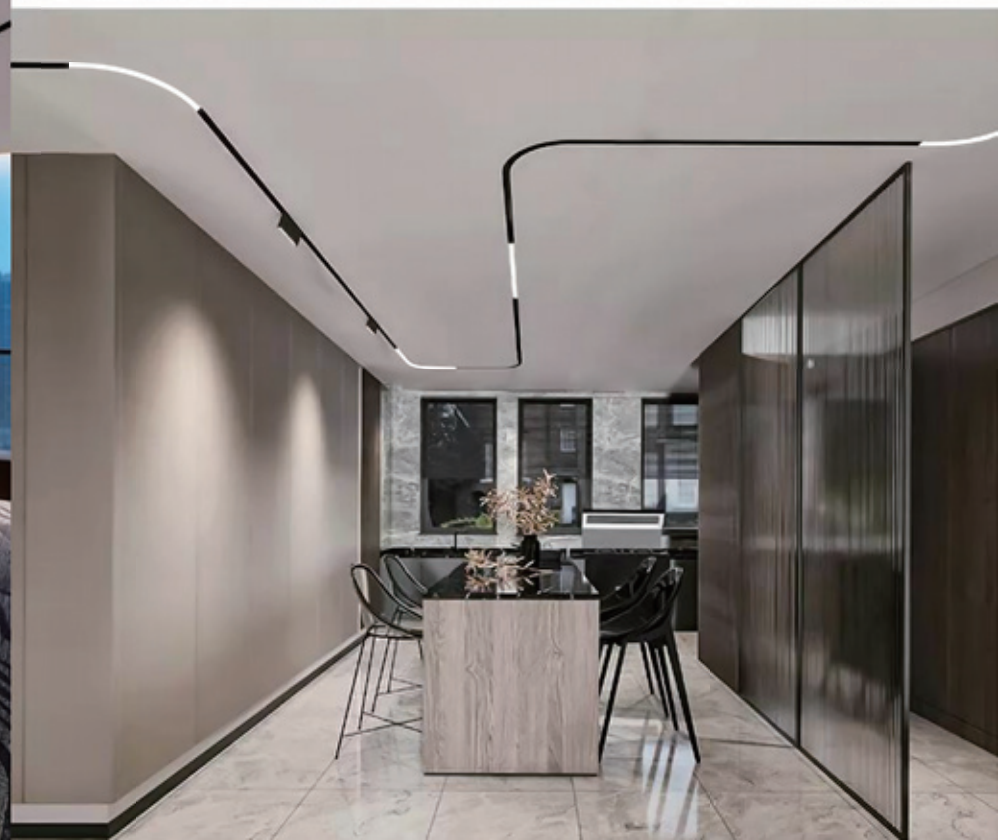

Protection Class: IP20

CCT: 3000-6500K

COLOR

Item No.	Power	Dimension
F136-10 CG	3W	φ30*80*90MM

MINI - STYLE WITH SIMPLE DESIGN.
SMALL LAMPS, GREAT ENERGY.
CREATE A PERSONALIZED SPACE FOR YOU.

INFORMATION

Surface Mounted