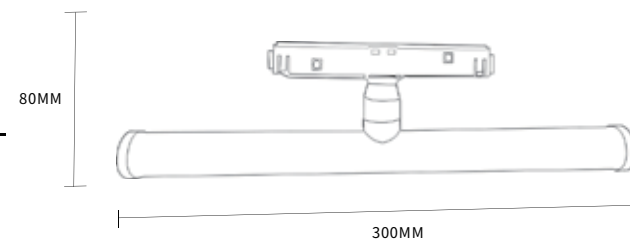

Item No.	Power	Dimension
C082 CY	5W	300*28*80MM
C082 CY	13W	604*28*80MM