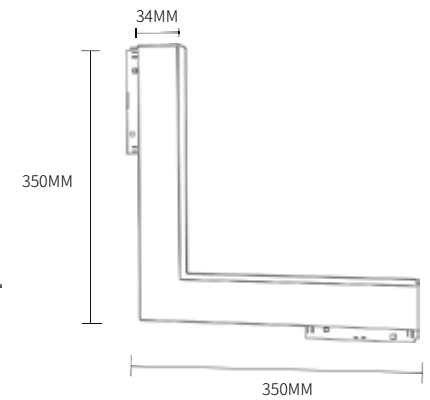

COLOR

LED DC 48V IP20

Item No.	Power	Dimension
C140 CX-35	20W	350*350*34MM