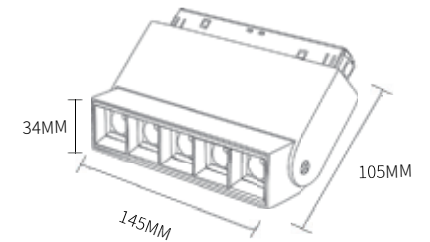

COLOR

LED DC 48V IP20

Item No.	Power	Dimension
A107-35 CX	10W	167*34*105MM
A107-35 CX	20W	312*34*105MM

Magnetic Track Lamp

Information

CRI: 90
Material: Aluminum
LED Type: SMD2835
Protection Class: IP20
CCT: 3000-6500K