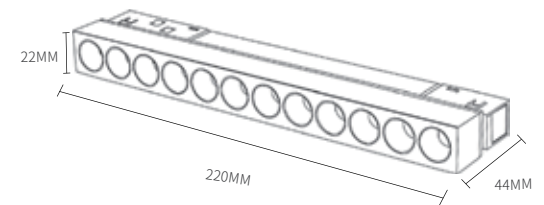

COLOR

Item No.	Power	Dimension
C217-20 CD	12W	220*22*44MM