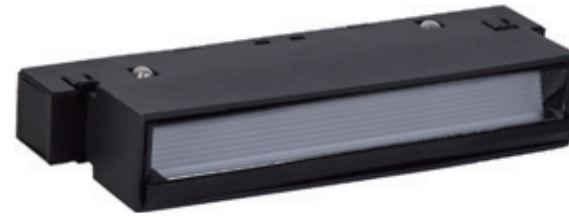

COLOR

LED DC 48V IP20

Item No.	Power	Dimension
A135-35 CX	20W	333*333*35MM

FAREWELL TO STROBE

Strobe will damage your eyesight
we are very concerned and this lamp has been treated with anti-flicker

Magnetic Track Lamp