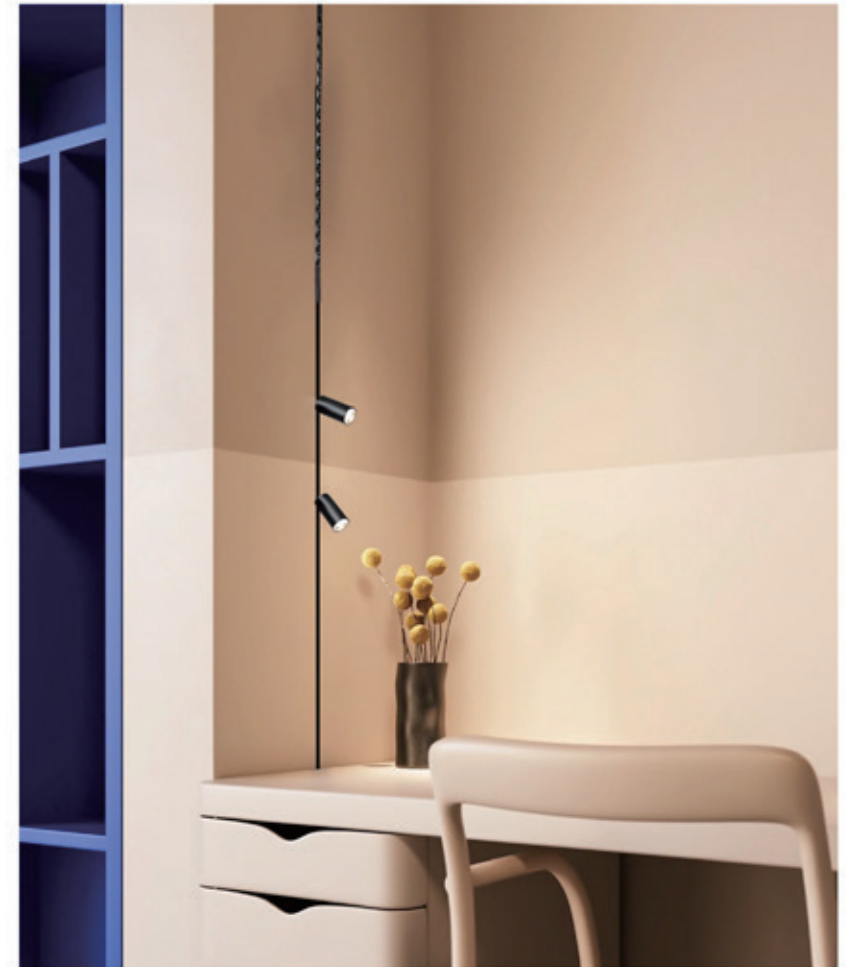

Protection Class: IP20

CCT: 3000-6500K

COLOR

Item No.	Power	Dimension
F136-10 CG	3W	φ30*80*90MM

MINI - STYLE WITH SIMPLE DESIGN.
SMALL LAMPS, GREAT ENERGY.
CREATE A PERSONALIZED SPACE FOR YOU.

INFORMATION

Surface Mounted