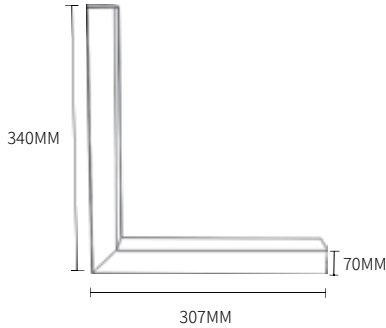

LED DC 48V IP20

Item No.	Power	Dimension
A135-35 CX	20W	340*307*70MM
C140-35-CX	20W	350*350*35MM