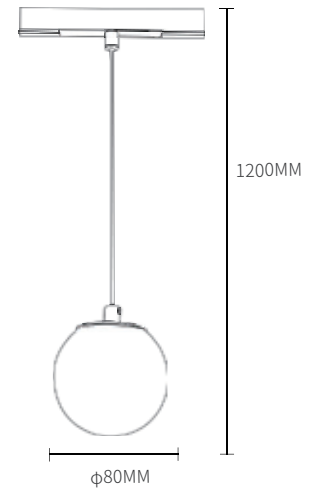

COLOR

Item No.	Power	Dimension
G021 -10 CG	5W	φ80*92MM
G021 -10 CD	5W	φ80*1200MM