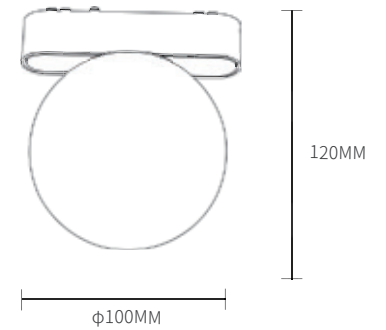

COLOR

Item No.	Power	Dimension
C213-M1 CG	6W	φ100*120MM
C213-M1 CD	6W	φ100*1200MM