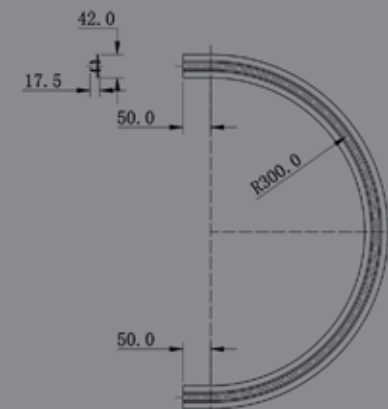

RECESSED $\Phi 600$ 1/2

The diameter of the arc we can do is

$\Phi 600$ $\Phi 800$ $\Phi 1000$