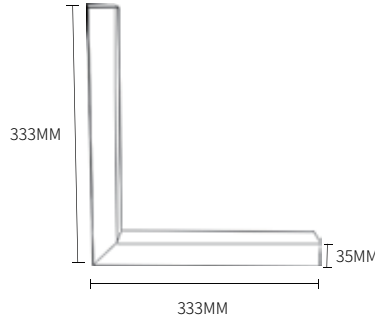

COLOR

LED DC 48V IP20

Item No.	Power	Dimension
A135-35 CX	20W	333*333*35MM