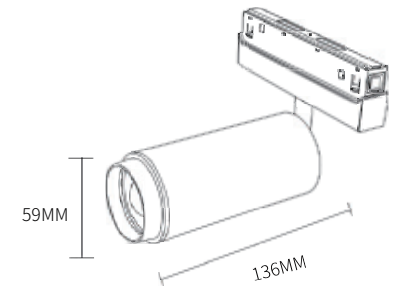

COLOR

90°

355°

LED DC 48V IP20

Item No.	Power	Dimension
F024-20 CX	8W	136*59*200MM