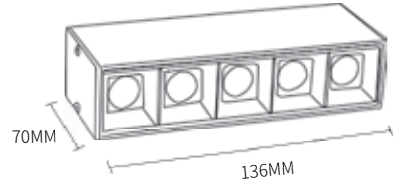

COLOR

LED   **DC 48V**   **IP20**

Item No.	Power	Dimension
A005-35 CX	10W	136*35*70MM
A005-35 CX	20W	270*35*70MM