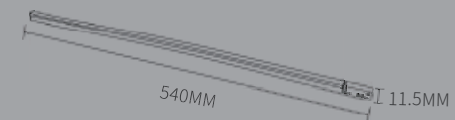

Item No.	Power	Dimension
F120-10 CG	5W	540*11.5*11.5MM
F120-10 CG	10W	1040*11.5*11.5MM