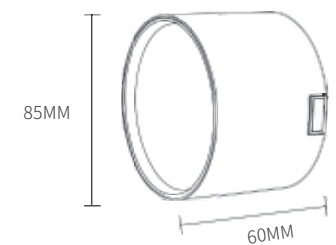

COLOR

Item No.	Power	Dimension
D112-M1 CG	8W	φ85*60MM