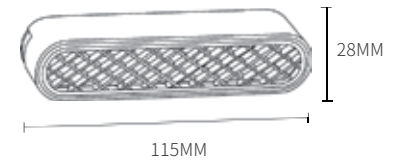

Item No.	Power	Dimension
D068-M1 CG	6W	115*26*28MM
D068-M1 CG	12W	222*26*28MM

5.5MM SLIM THICKNESS

Extremely thin magnetic track light with a thickness of only 5.5mm. Ultra-thin line-level design, creating a minimalist space aesthetic