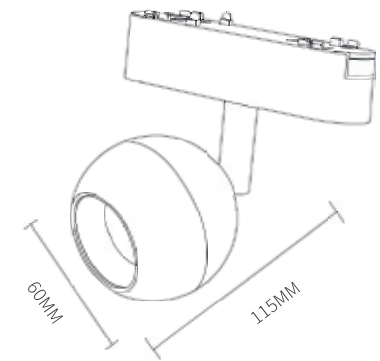

COLOR

LED **DC 40V** **IP20**

Item No.	Power	Dimension
D075 -M1 CG	5W	Φ115*60*120MM