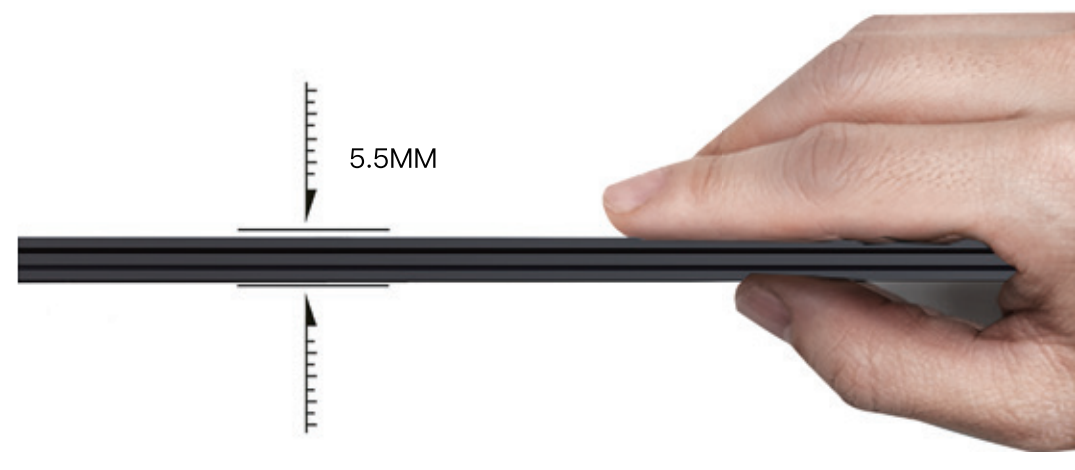

Advantage

1. The Strongest Magnetic Field, Eliminate Shedding
2. Convenient Installation
3. Simple And Beautiful Shape
4. Thinner, Thinner And More Convenient
5. Keep up with the trend design more fashionable