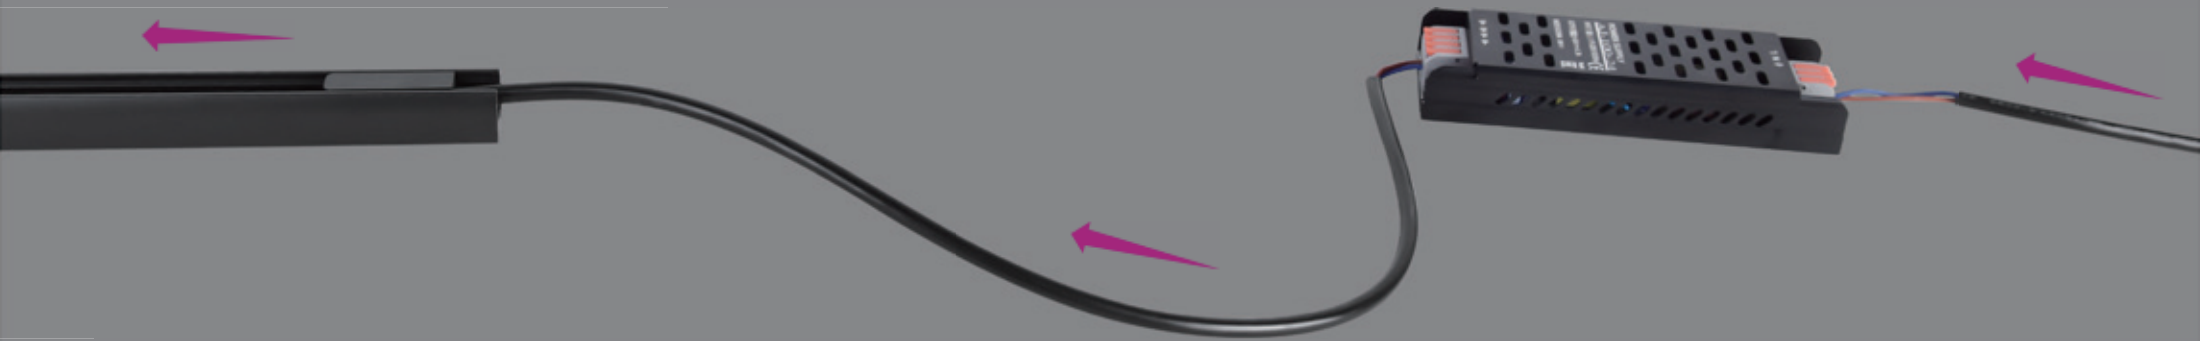

POWER-ON DISPLAY

THE SIMPLE POWER-ON METHOD SAVES
INSTALLATION TIME, SAVES COSTS FOR YOU AND
CREATES A MINIMALIST SENSE OF SPACE.