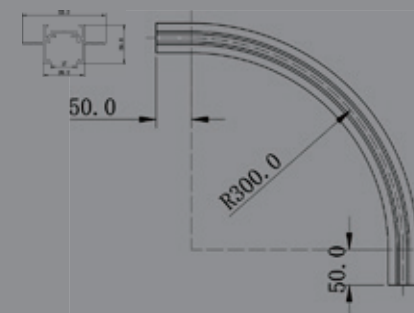

RECESSED $\Phi 600$ 1/2