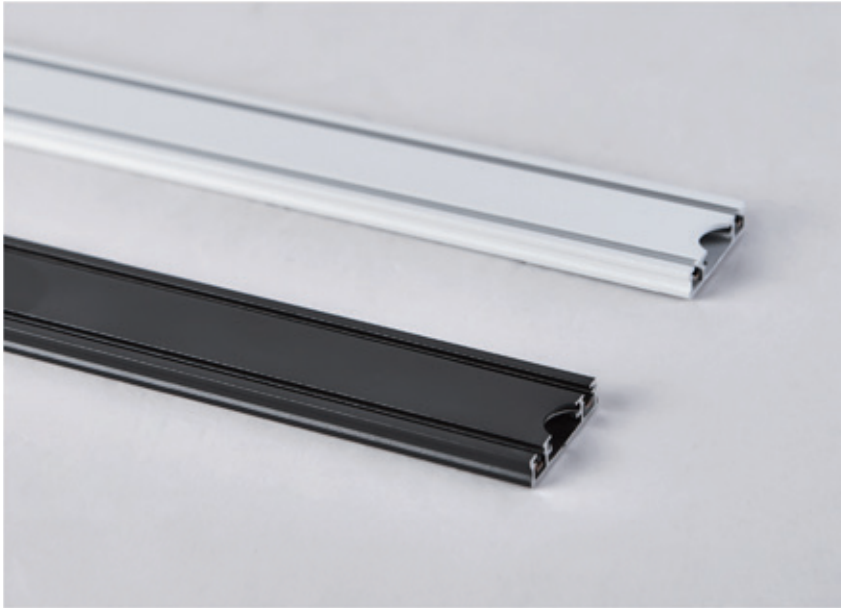

Protection Class: IP20

CCT: 3000-6500K

COLOR

Item No.	Power	Dimension
F136-10 CG	3W	φ30*80*90MM

MINI - STYLE WITH SIMPLE DESIGN.
SMALL LAMPS, GREAT ENERGY.
CREATE A PERSONALIZED SPACE FOR YOU.

INFORMATION

Surface Mounted