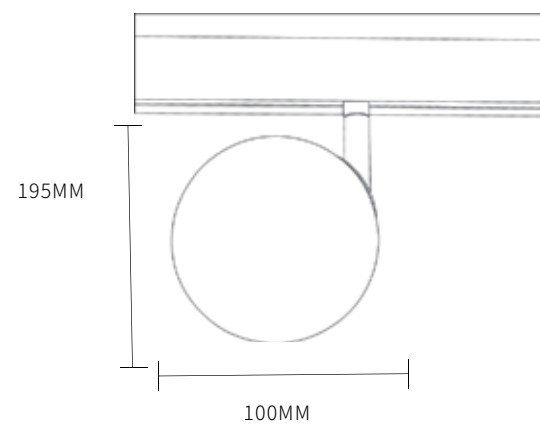

Item No.	Power	Dimension
C213-20 CX	10W	100*125*195MM
C213-20 CD	10W	100*100*1200MM