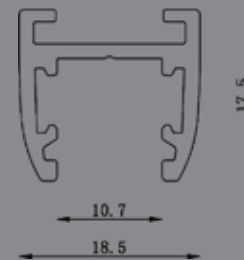

UR Lighting is a trusted brand

SURFACE $\Phi 600$ 1/4

SURFACE $\Phi 600$ 1/2

The diameter of the arc we can do is

$\Phi 600$ $\Phi 800$ $\Phi 1000$

24V ULTRA THIN LINEAR TRACK

THE LENGTH OF THE TRACK CAN BE CUSTOMIZED, AND IT CAN BE CUT ARBITRARILY ACCORDING TO YOUR NEEDS. THE LAMPS AND LANTERNS ARE SAFE AND DURABLE.