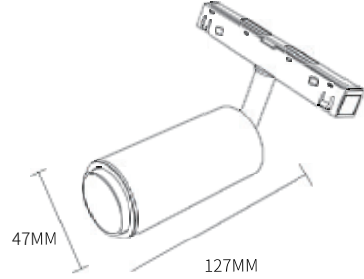

COLOR

- LED
- DC 48V
- IP20

Item No.	Power	Dimension
F115-MINI CX	7W	127*47*158MM
F115-MINI CX	12W	127*57*170MM