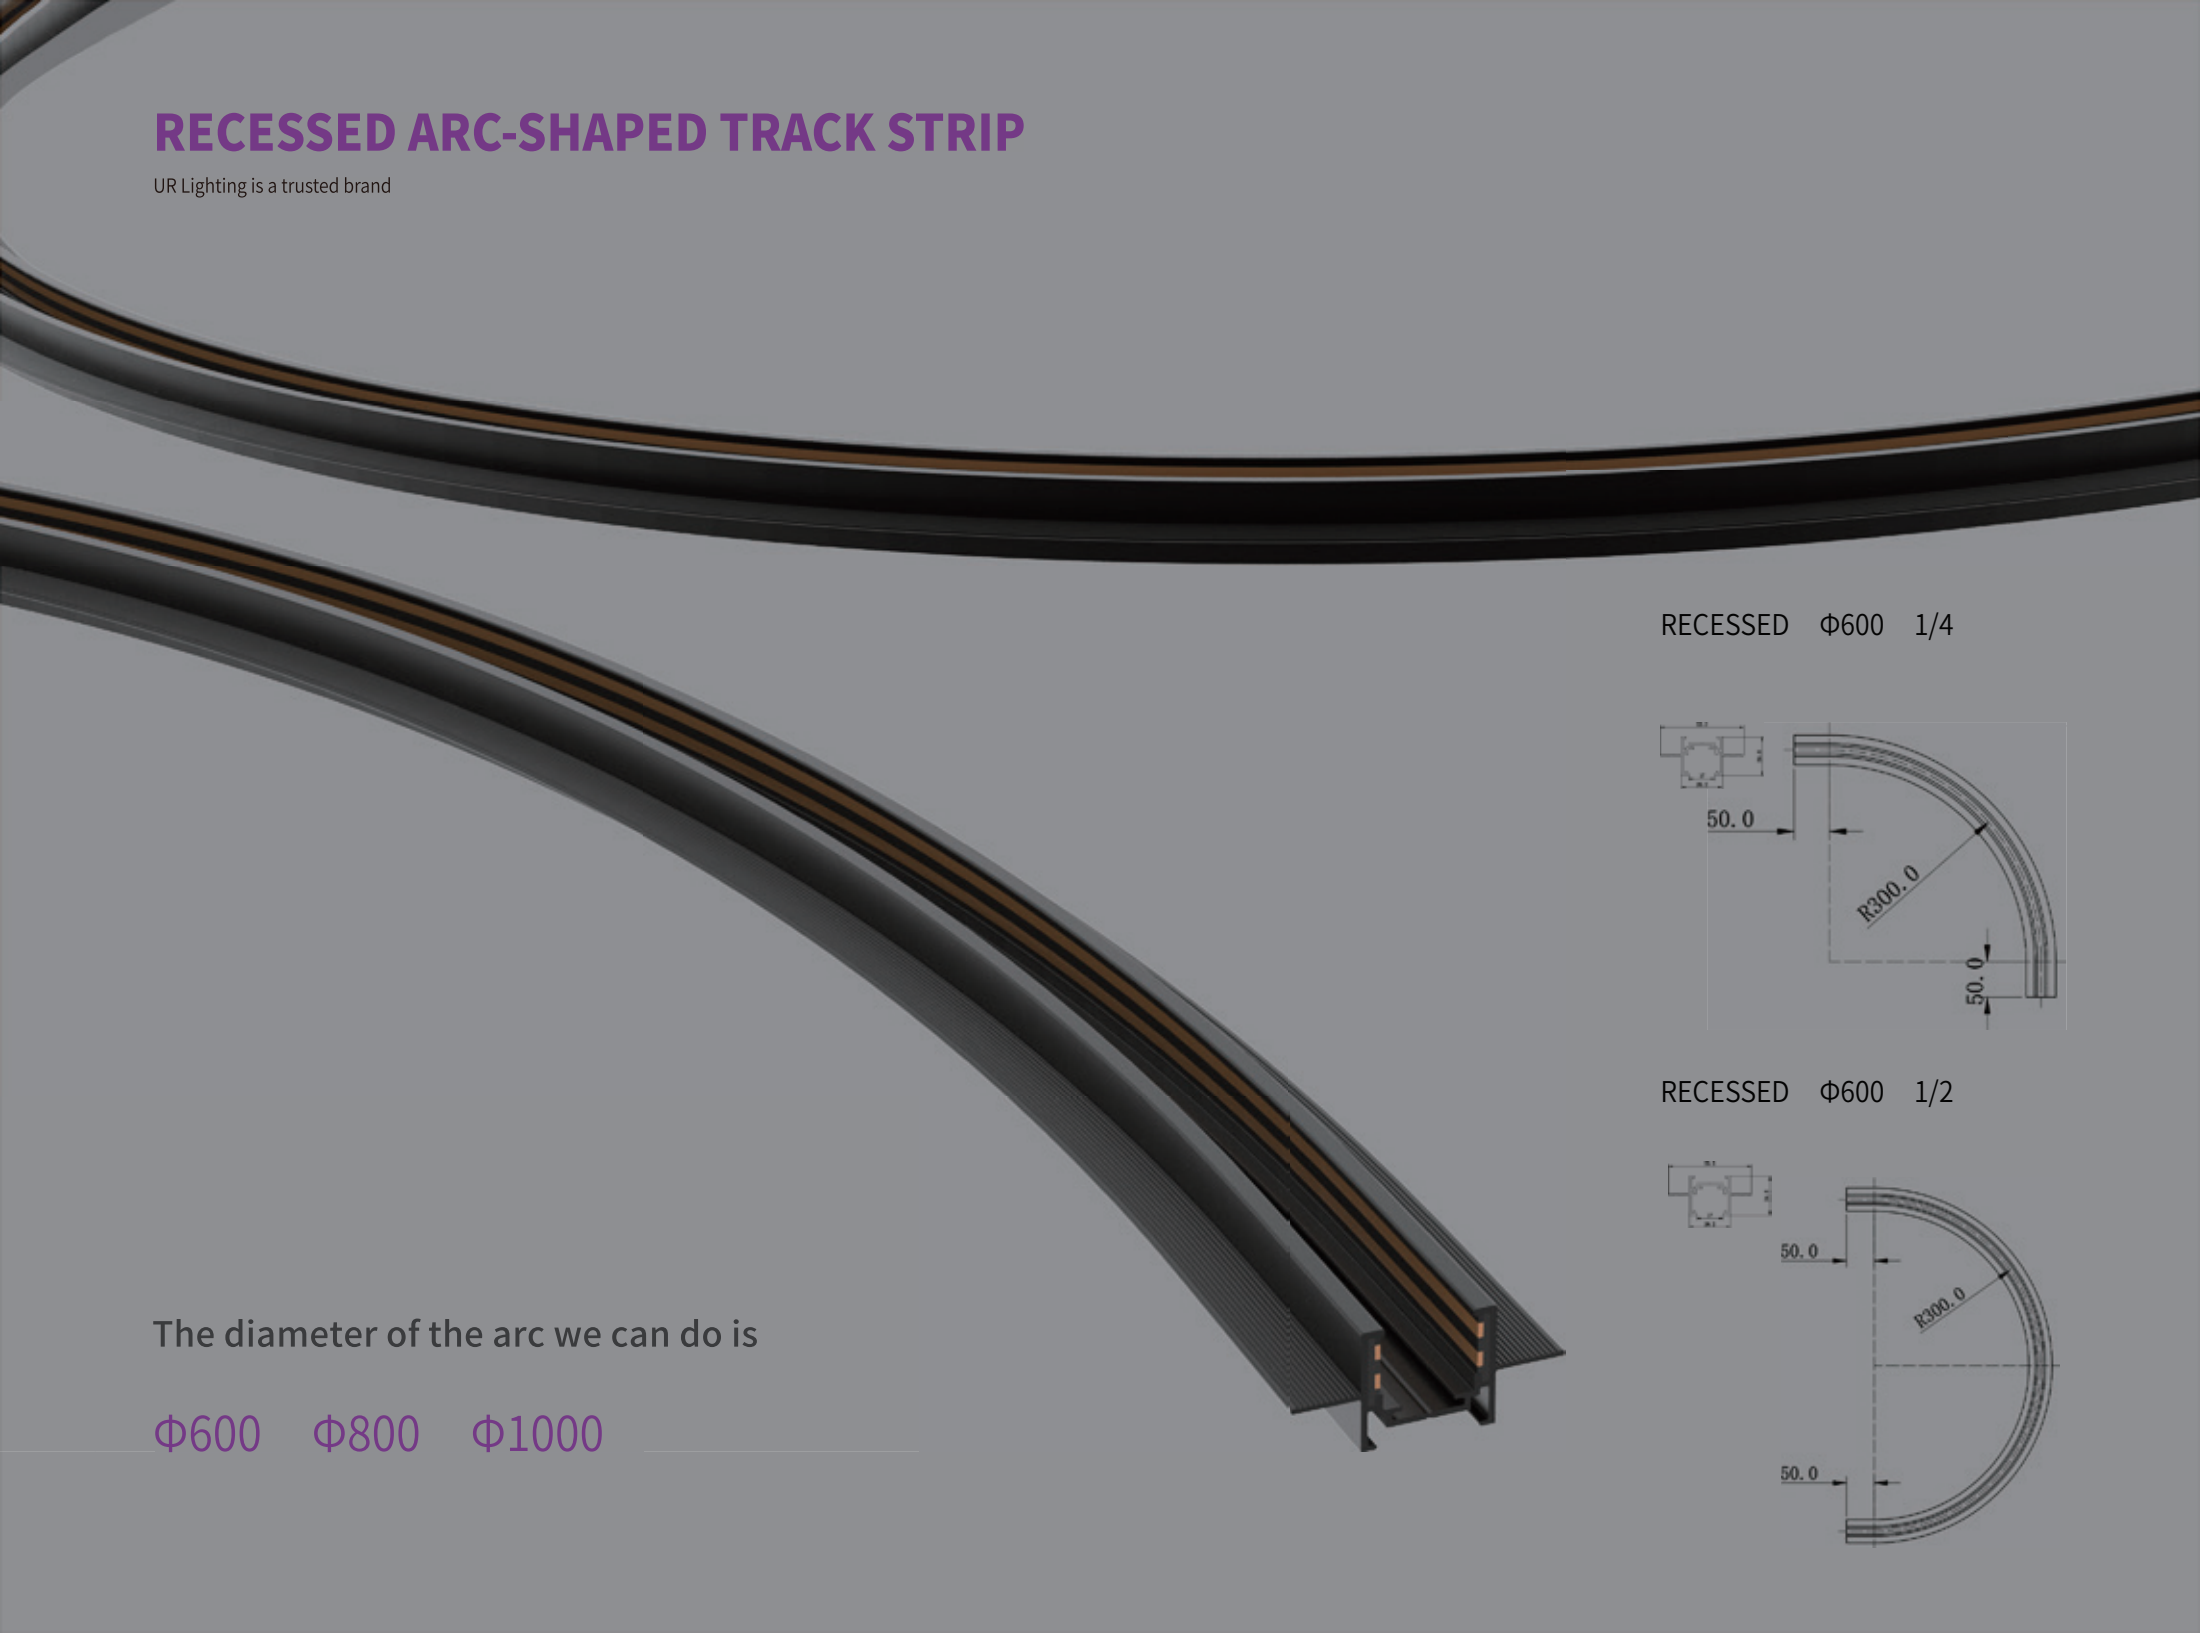

SHAPE PRESENTATION

DIY STYLING, ARBITRARY MATCHING,
CREATING VARIOUS SHAPES, AND PERSONALIZED
EXPERIENCE

SURFACE MOUNTED

SEALED PLATE

SEALED PLATE

Minimalistic magnetic adapters form one neat line when placed in the track
Fun with magnets and light. Simultaneously graphic and subtle
the Running Magnet is flexible, precise, and as creative as you
It is track lighting redesigned and elegantly refined

SURFACE ARC-SHAPED TRACK STRIP

UR Lighting is a trusted brand

The diameter of the arc we can do is

Φ600 Φ800 Φ1000

SURFACE Φ600 1/2

SURFACE Φ600 1/4

RECESSED ARC-SHAPED TRACK STRIP

UR Lighting is a trusted brand