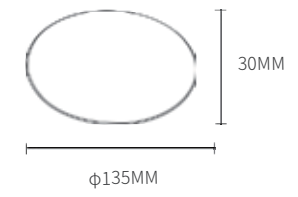

COLOR

LED DC 24V IP20

Item No.	Power	Dimension
F121-10 CG	5W	φ135X30MM