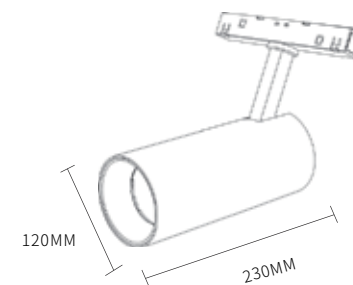

COLOR

LED DC 48V IP20

Item No.	Power	Dimension
A015-20 CG	6W	120*30*180MM
A015-20 CG	12W	120*59*230MM
A015-20 CG	18W	135*75*250MM