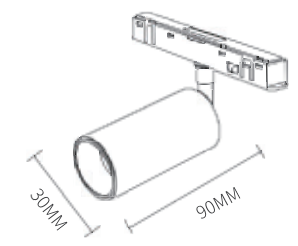

Magnetic Track Lamp

Information

CRI: 91.7
Material: Aluminum+Plastic
LED Type: COB
Protection Class: IP20
CCT: 3000-6500K

COLOR

LED DC 24V IP20

Item No.	Power	Dimension
F118-10 CG	5W	100x90x30MM