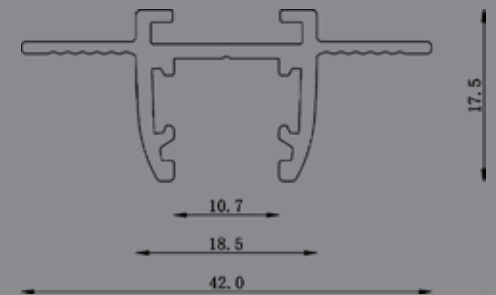

UR Lighting is a trusted brand

SURFACE $\Phi 600$ 1/4

SURFACE $\Phi 600$ 1/2

The diameter of the arc we can do is

$\Phi 600$ $\Phi 800$ $\Phi 1000$

24V ULTRA THIN LINEAR TRACK

THE LENGTH OF THE TRACK CAN BE CUSTOMIZED, AND IT CAN BE CUT ARBITRARILY ACCORDING TO YOUR NEEDS. THE LAMPS AND LANTERNS ARE SAFE AND DURABLE.