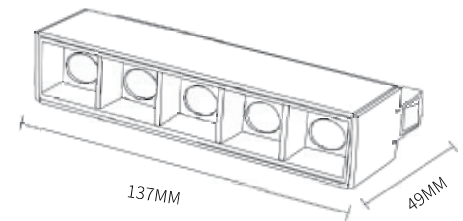

COLOR

YOU CAN REPLACE
DIFFERENT COLORS AS YOU LIKE!

Item No.	Power	Dimension
A005A-35 CX	10W	137*34*49MM
A005A-35 CX	20W	270*34*49MM
A005A-35 CX	30W	405*34*49MM