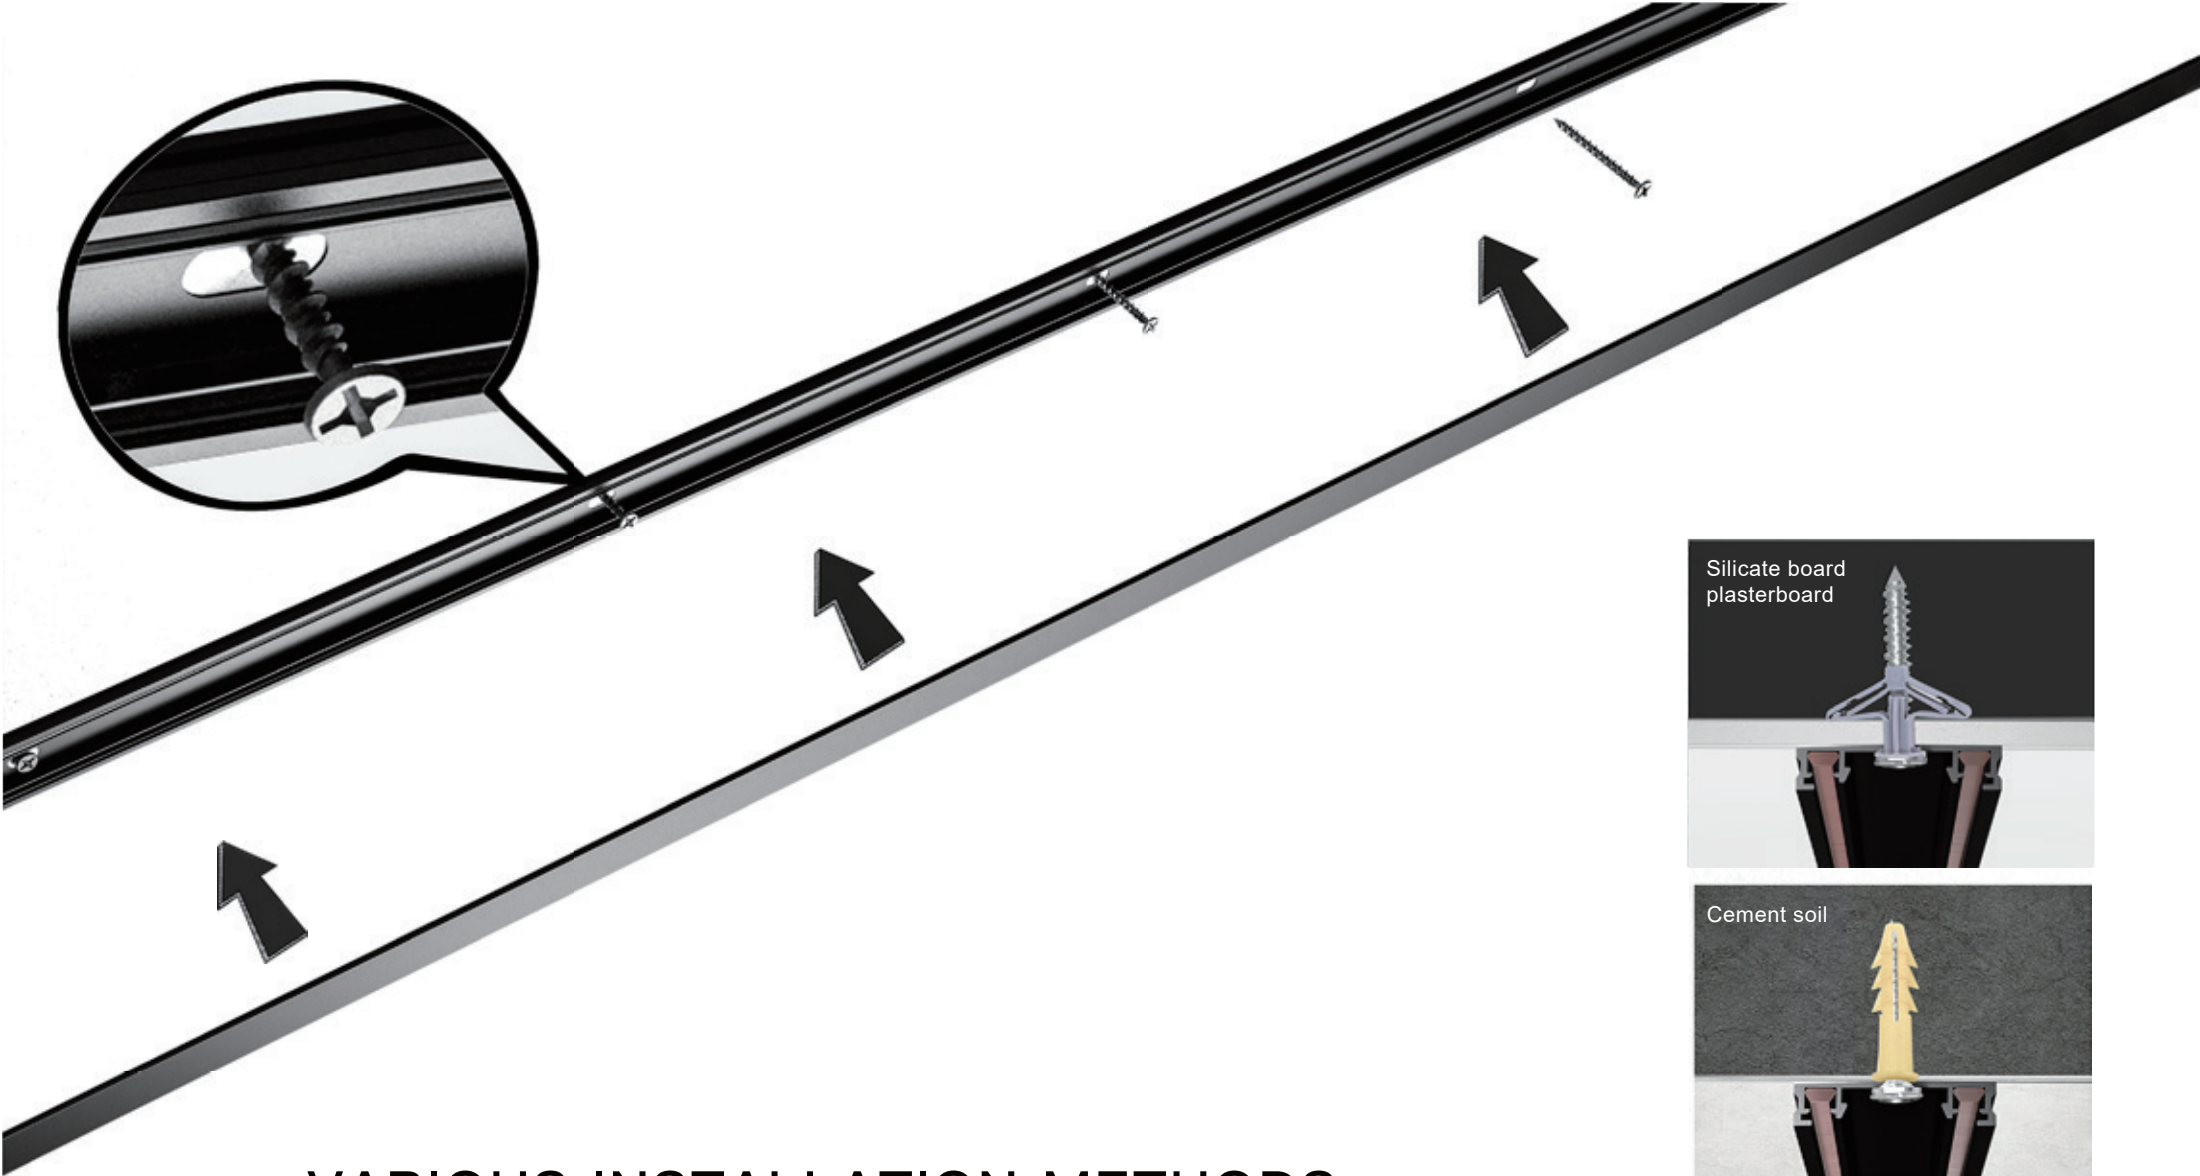

ULTRA-THIN MAGNETIC TRACK SYSTEM

Magnetic Track Strip

B062-20

Advantage

1. The Strongest Magnetic Field, Eliminate Shedding
2. Convenient Installation
3. Simple And Beautiful Shape

Thin Magnetic Track Light

B072-20

Advantage

1. The Strongest Magnetic Field, Eliminate Shedding
2. Convenient Installation
3. Simple And Beautiful Shape
4. Thinner, Thinner And More Convenient
5. Keep up with the trend design more fashionable