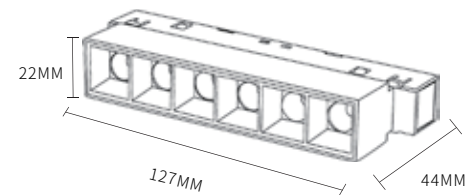

COLOR

LED DC 48V IP20 

Item No.	Power	Dimension
A004-20 CY	12W	405*70*110MM

Magnetic Track Lamp

Information

CRI: 90
Material: Aluminum
LED Type: SMD3030
Protection Class: IP20
CCT: 3000-6500K

COLOR

Item No.	Power	Dimension
A005-20 CX	6W	127*22*44MM
A005-20 CX	12W	220*22*44MM
A005-20 CX	18W	330*22*44MM