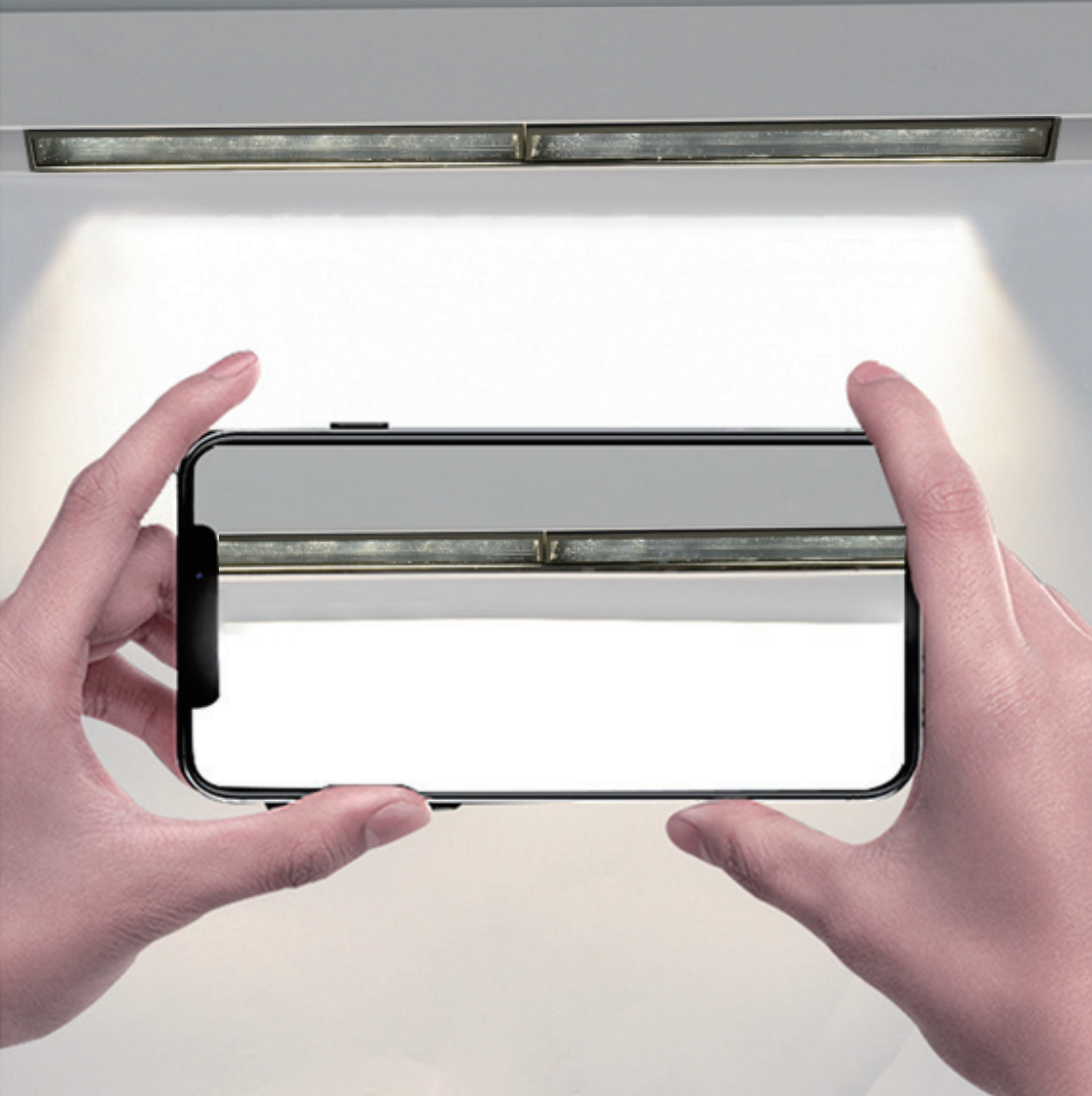

COLOR

LED DC 48V IP20

Item No.	Power	Dimension
A135-35 CX	20W	333*333*35MM

FAREWELL TO STROBE

Strobe will damage your eyesight
we are very concerned and this lamp has been treated with anti-flicker

Magnetic Track Lamp