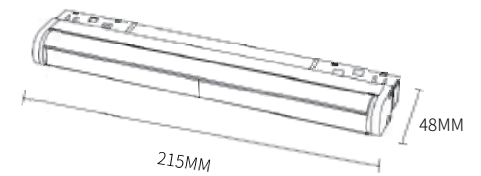

COLOR

Item No.	Power	Dimension
F001-MINI CX	10W	215*22*48MM