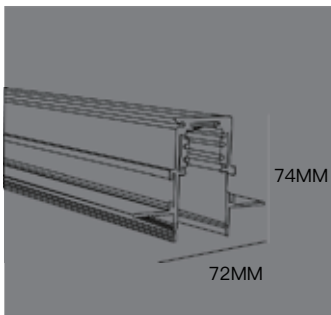

ULTRA-THIN MAGNETIC TRACK SYSTEM

Magnetic Track Strip

B062-20

Advantage

1. The Strongest Magnetic Field, Eliminate Shedding
2. Convenient Installation
3. Simple And Beautiful Shape

Thin Magnetic Track Light