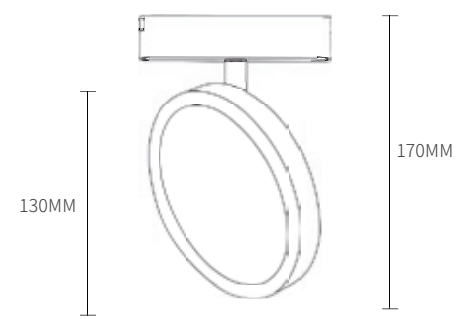

COLOR

Item No.	Power	Dimension
D080-M1 CX	9W	φ170*130*45MM