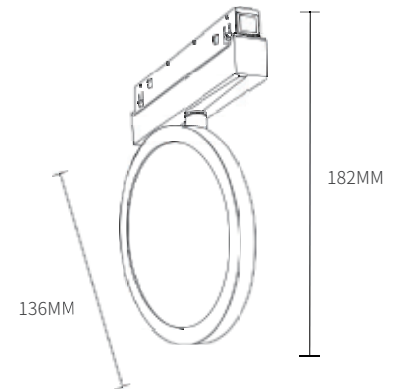

Magnetic Track Lamp

Information

CRI: 90
Material: Aluminum
LED Type: SMD2835
Protection Class: IP20
CCT: 3000-6500K

COLOR

LED **DC 48V** **IP20** 

Item No.	Power	Dimension
A106-35 CX	10W	167*34*105MM
A106-35 CX	20W	312*34*105MM

COLOR

LED DC 48V IP20 

Item No.	Power	Dimension
C140 CX-35	20W	350*350*34MM

SEALED PLATE

CONCEALED

SURFACE MOUNTED

LIFTING MODELS

Minimalistic magnetic adapters form one neat line when placed in the track. Fun with magnets and light. Simultaneously graphic and subtle, the Running Magnet is flexible, precise, and as creative as you. It is track lighting redesigned and elegantly refined.

INFORMATION

Surface Mounted

OPTION

- White
- Black

Quickinfo

TYPE	ITEM NO.	LENGTH
Aluminum copper 4-wire track	B001-20	1000mm
Aluminum copper 4-wire track	B001-20	2000mm
Aluminum copper 4-wire track	B001-20	3000mm

90°

355°

Magnetic Track Lamp

Information

CRI: 90
 Material: Aluminum+Plastic
 LED Type: SMD2835
 Protection Class: IP20
 CCT: 3000-6500K

COLOR

LED DC 48V IP20 

Item No.	Power	Dimension
D080-20 CG	9W	182*136*40MM