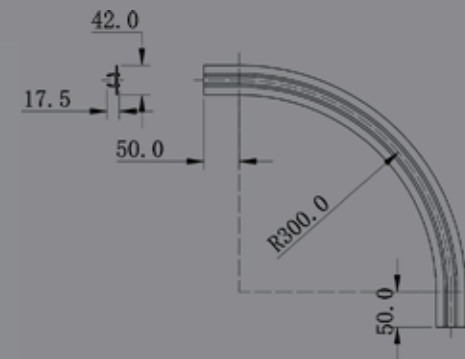

RECESSED ARC-SHAPED TRACK STRIP

UR Lighting is a trusted brand

RECESSED $\Phi 600$ 1/4