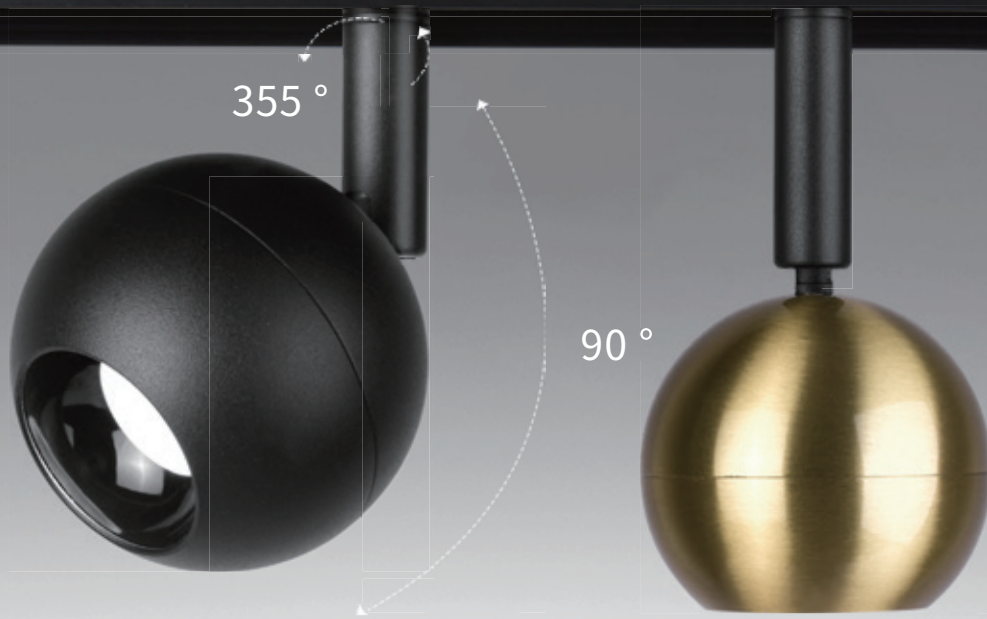

Magnetic Track Lamp