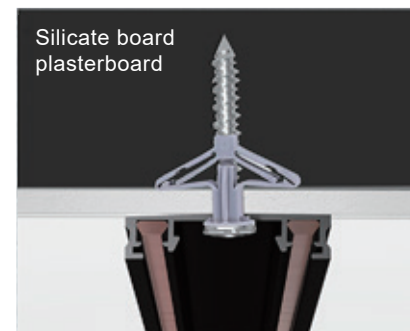

ULTRA-THIN MAGNETIC TRACK SYSTEM

Magnetic Track Strip

B062-20

Advantage

1. The Strongest Magnetic Field, Eliminate Shedding
2. Convenient Installation
3. Simple And Beautiful Shape

Thin Magnetic Track Light

B072-20

Advantage

1. The Strongest Magnetic Field, Eliminate Shedding
2. Convenient Installation
3. Simple And Beautiful Shape
4. Thinner, Thinner And More Convenient
5. Keep up with the trend design more fashionable

VARIOUS INSTALLATION METHODS

A variety of installation methods, easy installation, can be installed independently, to cope with the limitations of various installation environments suitable for many occasions.