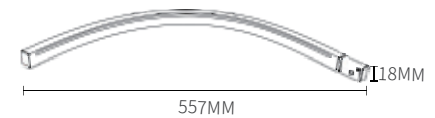

COLOR

Item No.	Power	Dimension
G017-20 MINI	5W	557*17*18MM
G017-20 MINI	10W	1004*17*18MM