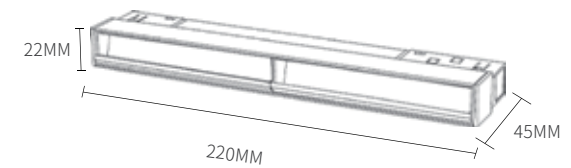

COLOR

Item No.	Power	Dimension
C256-20 CX	6W	127*22*46MM
C256-20 CX	12W	220*22*45MM
C256-20 CX	18W	330*22*45MM