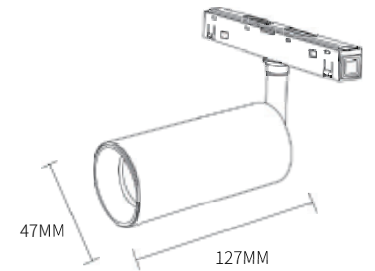

Item No.	Power	Dimension
D137-MINI CX	7W	127*47*153MM
D137-MINI CX	12W	127*57*167MM
D137-MINI CX	2*7W	280*47*155MM
D137-MINI CX	16W	127*67*185MM