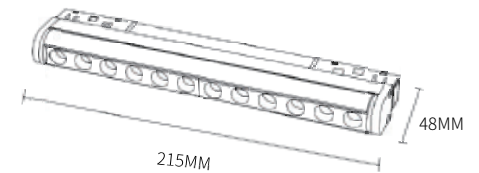

COLOR

Item No.	Power	Dimension
F002-MINI CX	10W	215*22*48MM