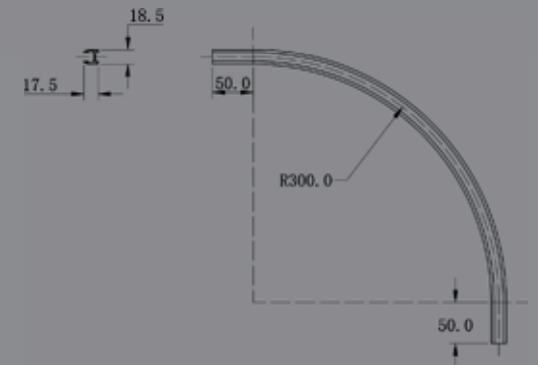

SURFACE ARC-SHAPED TRACK STRIP

UR Lighting is a trusted brand

SURFACE $\Phi 600$ 1/4