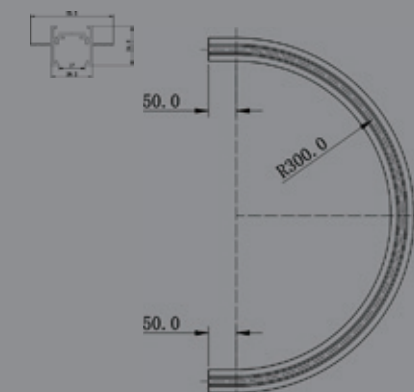

The diameter of the arc we can do is

$\Phi 600$ $\Phi 800$ $\Phi 1000$