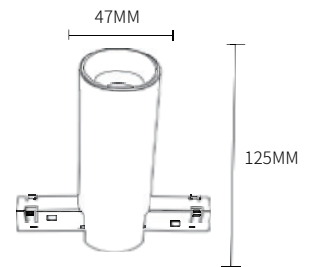

COLOR

Item No.	Power	Dimension
G001-MINI CX	7W	120*47*125MM
G001-MINI CX	12W	136*57*182MM

POWER-ON DISPLAY

THE SIMPLE POWER-ON METHOD SAVES
INSTALLATION TIME, SAVES COSTS FOR YOU AND
CREATES A MINIMALIST SENSE OF SPACE.