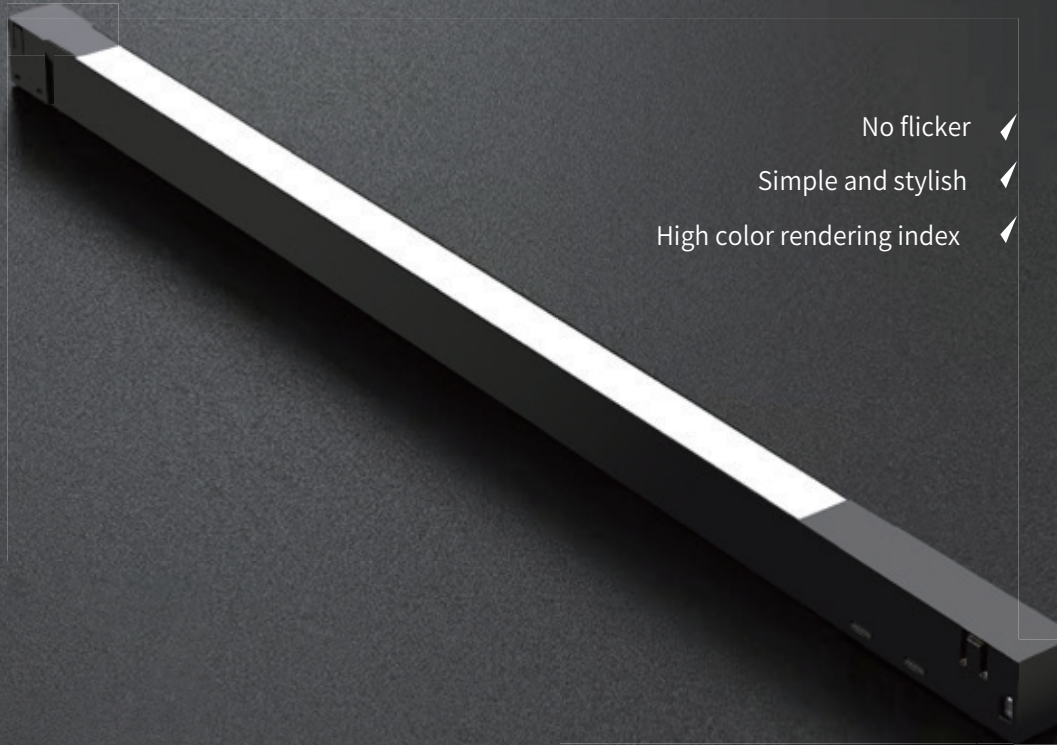

LATEST VERSION

- No flicker ✓
- Simple and stylish ✓
- High color rendering index ✓