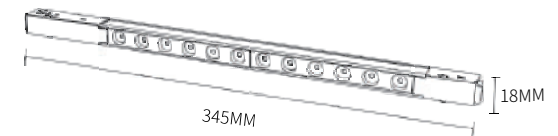

Information

CRI: 90

Material: Aluminum+PC

LED Type: SMD2835

Protection Class: IP20

CCT: 3000-6500K

COLOR

Item No.	Power	Dimension
A005-MINI CX	12W	345*16*18MM
A005-MINI CX	18W	460*16*18MM
A005-MINI CX	24W	573*16*18MM