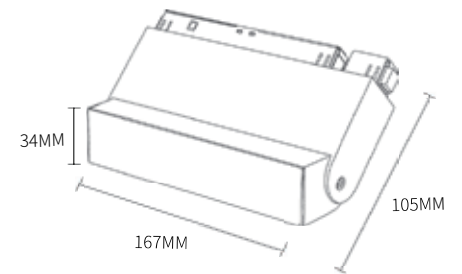

COLOR

LED **DC 48V** **IP20**

Item No.	Power	Dimension
A106-35 CX	10W	167*34*105MM
A106-35 CX	20W	312*34*105MM