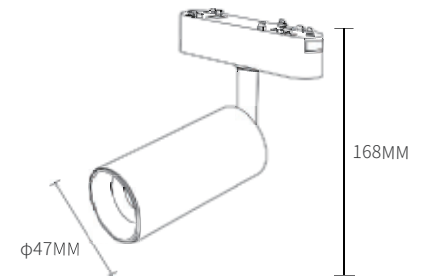

COLOR

LED DC 48V IP20 

Item No.	Power	Dimension
D137-M1 CG	7W	φ47*115*168MM

Magnetic Track Lamp

Information

CRI: 92.2

Material: Aluminum+Plastic

LED Type: COB