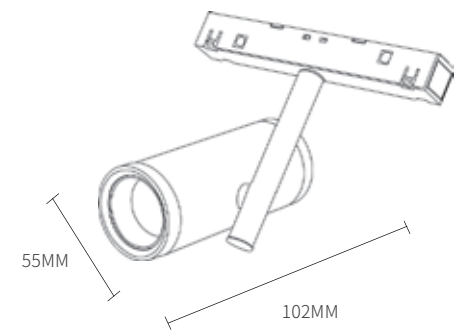

COLOR

Item No.	Power	Dimension
C220-20 CG	8W	126*55*102MM
C220-20 CG	8*2W	245*126*55MM