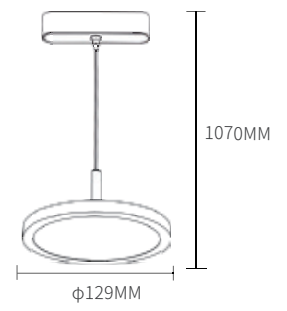

COLOR

LED DC 48V IP20

Item No.	Power	Dimension
F103-M1 CG	10W	Φ129*129*1070MM