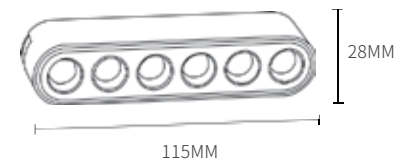

COLOR

Item No.	Power	Dimension
D067-M1 CG	6W	115*26*28MM
D067-M1 CG	12W	222*26*28MM
D067-M1 CG	16W	329*26*28MM