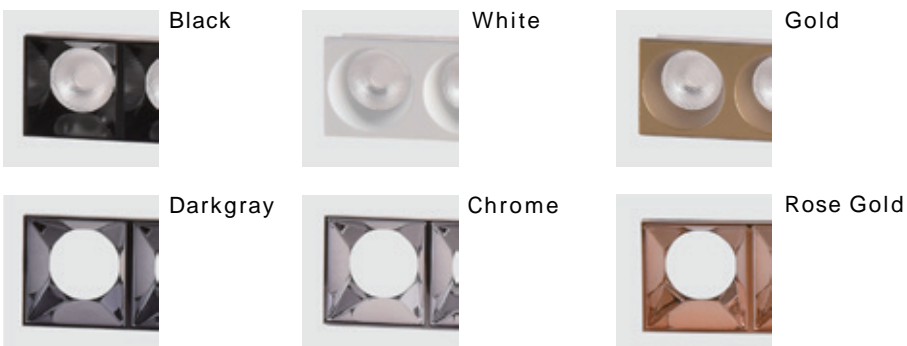

LENS

GENERAL ACCESSORIES

CONNECTION

TRANSFORMER

SUSPENDED ACCESSORIES