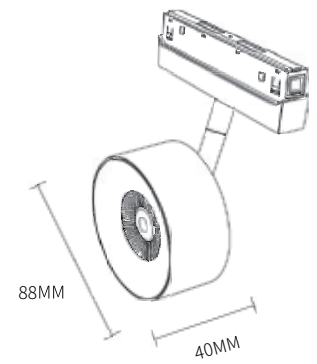

Item No.	Power	Dimension
D130-20 CX	8W	136*88*122MM