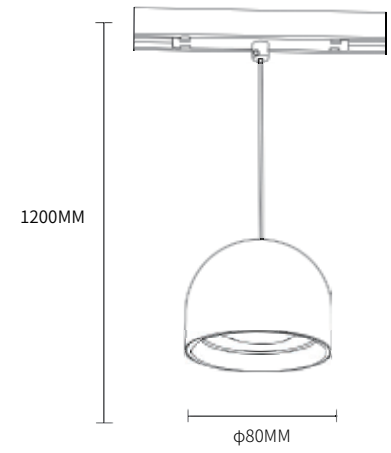

COLOR

Item No.	Power	Dimension
D089-MINI CX	8W	216*22*46MM